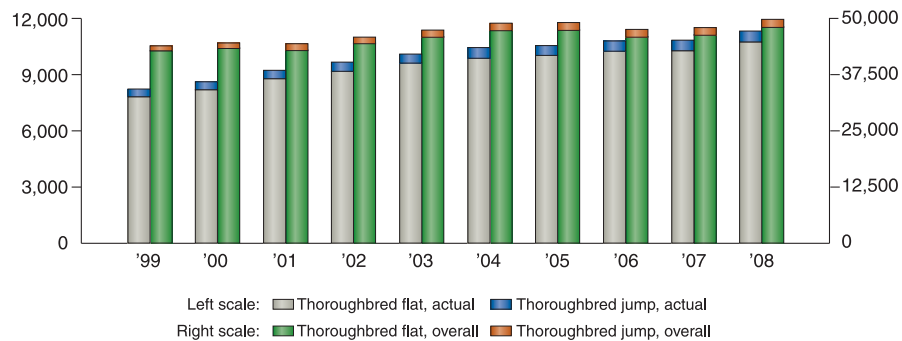

### Number of JRA Races

Unit: Races

Year	Racing days	Races		
		Flat	Jump	Total
1999	288	3277	138	3,415
2000	288	3316	135	3,451
2001	288	3315	133	3,448
2002	288	3319	133	3,452
2003	288	3318	133	3,451
2004	288	3317	135	3,452
2005	288	3313	133	3,446
2006	288	3320	133	3,453
2007	288	3321	132	3,453
2008	288	3320	132	3,452

### Number of NAR Races

Unit: Races

Year	Racing days	Races			
		Thoroughbred	Anglo-Arab	Ban-ei	
1999	2,428	15,647	7,626	1,695	24,968
2000	2,283	15,317	6,867	1,592	23,776
2001	2,114	14,841	5,664	1,682	22,187
2002	1,919	14,580	4,375	1,704	20,659
2003	1,826	14,874	3,077	1,751	19,702
2004	1,715	14,569	2,114	1,798	18,481
2005	1,520	13,350	1,417	1,779	16,546
2006	1,511	13,534	952	1,936	16,422
2007	1,481	13,572	583	1,882	16,037
2008	1,333	14,058	234	1,741	16,033

## JRA Racing : Actual and Overall Runners

Unit: Head

Year	Thoroughbred Flat		Thoroughbred Jump	
	Actual	Overall	Actual	Overall
1999	7,813	42,796	413(243)	1,525
2000	8,188	44,351	424(231)	1,464
2001	8,777	45,787	447(252)	1,595
2002	9,170	47,244	492(259)	1,676
2003	9,609	47,317	483(255)	1,740
2004	9,868	45,804	532(295)	1,729
2005	10,021	46,234	523(312)	1,701
2006	10,257	47,193	534(313)	1,789
2007	10,270	47,022	564(320)	1,766
2008	10,740	48,456	581(323)	1,759

## NAR Racing Actual and Overall Runners

Unit: Head

Year	Thoroughbred		Anglo-Arab		Ban-ei	
	Actual	Overall	Actual	Overall	Actual	Overall
1999	15,647	153,041	6,228	70,472	912	16,330
2000	15,828	151,972	5,497	63,180	900	15,409
2001	16,324	149,967	4,530	52,833	921	16,308
2002	16,580	148,182	3,505	41,669	925	16,727
2003	16,573	151,468	2,433	29,768	905	17,060
2004	15,940	148,947	1,643	19,889	879	17,177
2005	15,106	135,550	1,082	12,783	873	16,917
2006	13,962	133,045	628	8,389	932	18,269
2007	13,302	130,447	363	5,145	980	17,825
2008	13,235	134,598	177	2,639	928	16,550