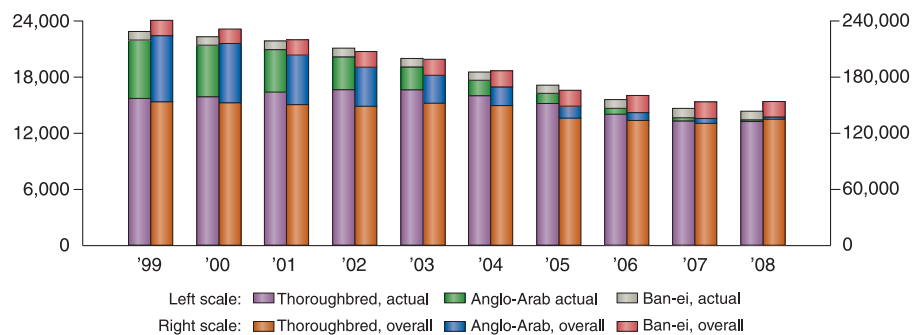

### Number of NAR Races

Unit: Races

Year	Racing days	Races			
		Thoroughbred	Anglo-Arab	Ban-ei	
1999	2,428	15,647	7,626	1,695	24,968
2000	2,283	15,317	6,867	1,592	23,776
2001	2,114	14,841	5,664	1,682	22,187
2002	1,919	14,580	4,375	1,704	20,659
2003	1,826	14,874	3,077	1,751	19,702
2004	1,715	14,569	2,114	1,798	18,481
2005	1,520	13,350	1,417	1,779	16,546
2006	1,511	13,534	952	1,936	16,422
2007	1,481	13,572	583	1,882	16,037
2008	1,333	14,058	234	1,741	16,033

## JRA Racing : Actual and Overall Runners

Unit: Head

Year	Thoroughbred Flat		Thoroughbred Jump	
	Actual	Overall	Actual	Overall
1999	7,813	42,796	413(243)	1,525
2000	8,188	44,351	424(231)	1,464
2001	8,777	45,787	447(252)	1,595
2002	9,170	47,244	492(259)	1,676
2003	9,609	47,317	483(255)	1,740
2004	9,868	45,804	532(295)	1,729
2005	10,021	46,234	523(312)	1,701
2006	10,257	47,193	534(313)	1,789
2007	10,270	47,022	564(320)	1,766
2008	10,740	48,456	581(323)	1,759

## NAR Racing Actual and Overall Runners

Unit: Head

Year	Thoroughbred		Anglo-Arab		Ban-ei	
	Actual	Overall	Actual	Overall	Actual	Overall
1999	15,647	153,041	6,228	70,472	912	16,330
2000	15,828	151,972	5,497	63,180	900	15,409
2001	16,324	149,967	4,530	52,833	921	16,308
2002	16,580	148,182	3,505	41,669	925	16,727
2003	16,573	151,468	2,433	29,768	905	17,060
2004	15,940	148,947	1,643	19,889	879	17,177
2005	15,106	135,550	1,082	12,783	873	16,917
2006	13,962	133,045	628	8,389	932	18,269
2007	13,302	130,447	363	5,145	980	17,825
2008	13,235	134,598	177	2,639	928	16,550