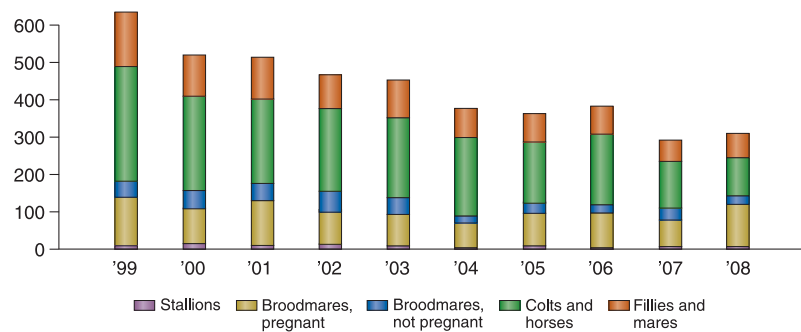

Notes: 1. Total comprises the period from January 1 to December 31 for all types racing.

"2. Attendance figures for motorboat racing includes patrons utilizing off-course and telephone betting facilities."

## Numbers of Thoroughbred Stallions, Mare Covered and Foals

Unit: Head

	Stallions	"Thoroughbred mares covered"	"Thoroughbred Foals"
2000	366	11,859	8,624
2001	358	11,889	8,807
2002	370	11,905	8,747
2003	359	11,279	8,555
2004	328	10,997	8,261
2005	312	10,601	7,981
2006	292	10,255	7,669
2007	273	10,222	7,523
2008	271	10,234	7,361

## Imports of Foreign-Bred Thoroughbred

Unit: Head

Year	Total	Stallions	Broodmares Total	Broodmares Pregnant	Broodmares Not Pregnant	Racehorses Total	C and H	F and M
1999	635	8	174	131	43	453	307	146
2000	468	15	142	93	49	363	253	110
2001	455	10	130	120	46	338	226	112
2002	467	14	141	85	56	312	221	91
2003	453	9	129	84	45	315	214	101
2004	381	4	113	66	19	288	210	78
2005	363	9	114	87	27	240	164	76
2006	431	3	136	94	22	264	189	75
2007	292	7	103	71	32	182	125	57
2008	310	7	136	113	23	167	102	65

## Imported Thoroughbred Stallions by Number and Origin

Unit: Head

year	Total	Great Britain	Ireland	France	USA	Canada	Australia
1999	9	-	1	1	6	1	-
2000	14	-	3	2	8	1	-
2001	9	-	1	-	8	-	-
2002	12	1	2	-	8	-	1
2003	9	-	6	-	3	-	-
2004	3	-	1	-	2	-	-
2005	3	-	-	-	3	-	-
2006	4	-	-	1	3	-	-
2007	7	-	1	-	5	-	1
2008	7	3	-	-	4	-	-