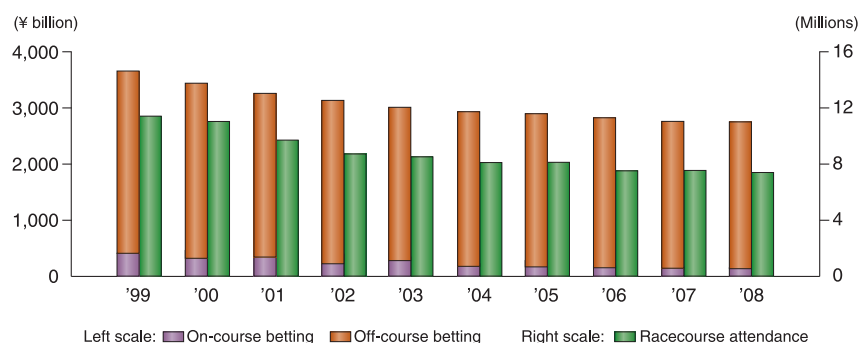

BETTING

JRA Racing : Total Betting Turnover and Attendance

Unit: ¥ million

Year	Total	on-course betting	"off-course betting (including telephone betting)"	Ratio (on:off)	"Racecourse Attendance"
1999	3,657,242.00	407,163.80	3,250,078.20	11:89	11,409,453
2000	3,439,796.70	317,739.50	3,122,057.20	9:91	11,030,412
2001	3,258,696.80	340,151.60	2,918,545.20	10:90	9,701,128
2002	3,133,485.40	219,931.10	2,913,554.30	7:93	8,712,336
2003	3,010,343.40	276,380.20	2,733,963.20	9:91	8,507,076
2004	2,931,433.50	174,508.90	2,756,924.60	6:94	8,099,985
2005	2,894,585.40	164,455.30	2,730,130.10	6:94	8,117,242
2006	2,823,309.40	148,851.30	2,674,458.10	5:95	7,508,297
2007	2,759,138.00	140,654.20	2,618,483.80	5:95	7,532,111
2008	2,750,200.90	132,326.40	2,617,874.50	5:95	7,389,749