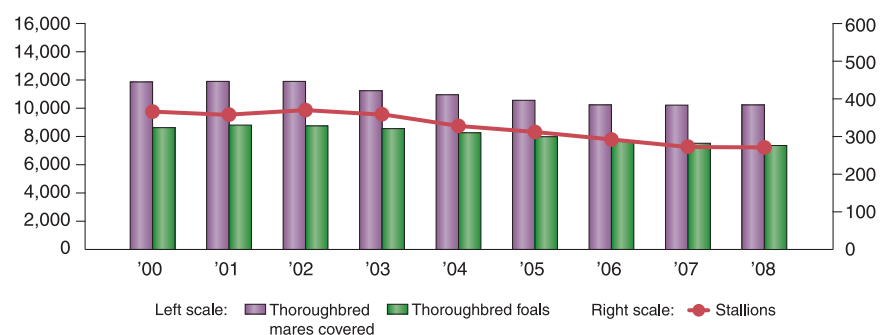

### NAR Total Betting Turnover and Attendance

### Racing days, Turnover and Attendance by Types of Racing 2008

Type of racing	Racing days	Turnover	Share (%)	Attendance
JRA	288	2,750,200,990,400	54.57%	7,389,749
NAR	1,481	379,395,605,600	7.53%	4,730,941
Bicycle Racing	2,773	810,160,641,900	16.08%	7,168,776
Motorcycle Racing	478	106,574,169,100	2.11%	2,234,892
Motorboat Racing	4,157	993,033,924,100	19.71%	104,499,848
Grand Total	9,177	5,039,365,331,100	100.00%	126,024,206

Notes: 1. Total comprises the period from January 1 to December 31 for all types racing.

"2. Attendance figures for motorboat racing includes patrons utilizing off-course and telephone betting facilities."

## Numbers of Thoroughbred Stallions, Mare Covered and Foals

Unit: Head

	Stallions	"Thoroughbred mares covered"	"Thoroughbred Foals"
2000	366	11,859	8,624
2001	358	11,889	8,807
2002	370	11,905	8,747
2003	359	11,279	8,555
2004	328	10,997	8,261
2005	312	10,601	7,981
2006	292	10,255	7,669
2007	273	10,222	7,523
2008	271	10,234	7,361