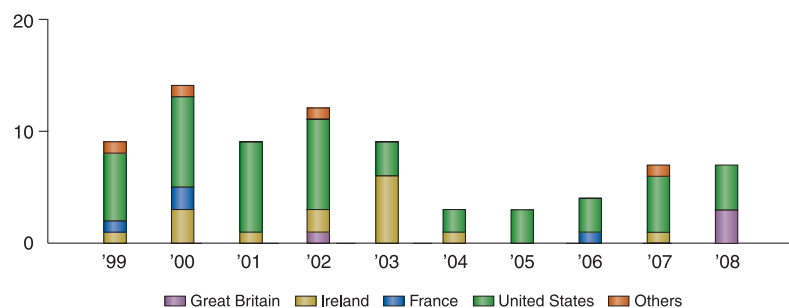

## Numbers of Thoroughbred Stallions, Mare Covered and Foals

Unit: Head

	Stallions	"Thoroughbred mares covered"	"Thoroughbred Foals"
2000	366	11,859	8,624
2001	358	11,889	8,807
2002	370	11,905	8,747
2003	359	11,279	8,555
2004	328	10,997	8,261
2005	312	10,601	7,981
2006	292	10,255	7,669
2007	273	10,222	7,523
2008	271	10,234	7,361

## Imports of Foreign-Bred Thoroughbred

Unit: Head

Year	Total	Stallions	Broodmares Total	Broodmares Pregnant	Broodmares Not Pregnant	Racehorses Total	C and H	F and M
1999	635	8	174	131	43	453	307	146
2000	468	15	142	93	49	363	253	110
2001	455	10	130	120	46	338	226	112
2002	467	14	141	85	56	312	221	91
2003	453	9	129	84	45	315	214	101
2004	381	4	113	66	19	288	210	78
2005	363	9	114	87	27	240	164	76
2006	431	3	136	94	22	264	189	75
2007	292	7	103	71	32	182	125	57
2008	310	7	136	113	23	167	102	65

## Imported Thoroughbred Stallions by Number and Origin

Unit: Head

year	Total	Great Britain	Ireland	France	USA	Canada	Australia
1999	9	-	1	1	6	1	-
2000	14	-	3	2	8	1	-
2001	9	-	1	-	8	-	-
2002	12	1	2	-	8	-	1
2003	9	-	6	-	3	-	-
2004	3	-	1	-	2	-	-
2005	3	-	-	-	3	-	-
2006	4	-	-	1	3	-	-
2007	7	-	1	-	5	-	1
2008	7	3	-	-	4	-	-