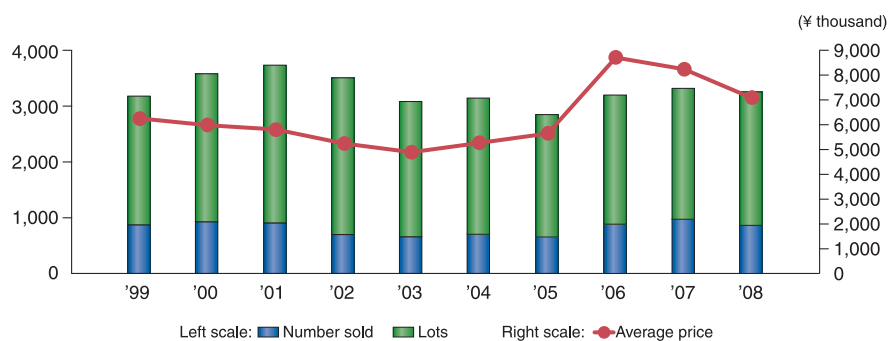

## Numbers of Thoroughbred Stallions, Mare Covered and Foals

Unit: Head

	Stallions	"Thoroughbred mares covered"	"Thoroughbred Foals"
2000	366	11,859	8,624
2001	358	11,889	8,807
2002	370	11,905	8,747
2003	359	11,279	8,555
2004	328	10,997	8,261
2005	312	10,601	7,981
2006	292	10,255	7,669
2007	273	10,222	7,523
2008	271	10,234	7,361

## Imported Thoroughbred Stallions by Number and Origin

Unit: Head

year	Total	Great Britain	Ireland	France	USA	Canada	Australia
1999	9	-	1	1	6	1	-
2000	14	-	3	2	8	1	-
2001	9	-	1	-	8	-	-
2002	12	1	2	-	8	-	1
2003	9	-	6	-	3	-	-
2004	3	-	1	-	2	-	-
2005	3	-	-	-	3	-	-
2006	4	-	-	1	3	-	-
2007	7	-	1	-	5	-	1
2008	7	3	-	-	4	-	-

## Thoroughbred Yearling Sales

Unit: ¥ thousand

year	Lots	Number of sold	Total amount	Highest	Lowest	Average
1999	2,295	868	5,401,270	50,000	460	6,222
2000	2,639	922	5,486,390	51,000	500	5,951
2001	2,813	902	5,213,300	170,000	300	5,779
2002	2,795	694	3,621,240	58,000	200	5,217
2003	2,412	655	3,188,560	36,500	100	4,868
2004	2,429	699	3,661,224	43,050	389	5,238
2005	2,183	650	3,652,058	42,000	158	5,619
2006	2,303	879	7,616,112	215,250	105	8,665
2007	2,345	974	8,022,746	262,500	105	8,237
2008	2,391	861	6,109,520	257,250	525	7,096