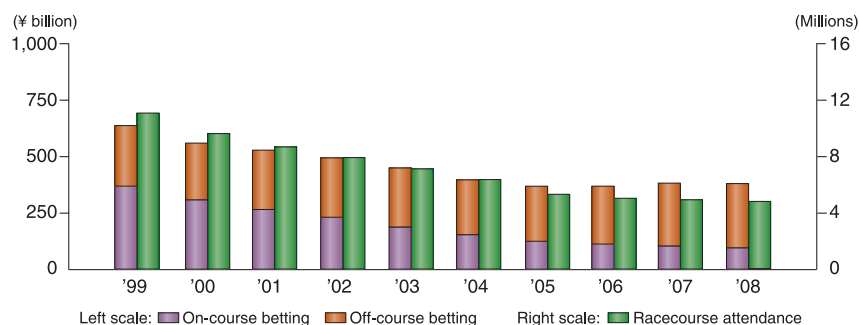

NAR Total Betting Turnover and Attendance

Racing days, Turnover and Attendance by Types of Racing 2008

Type of racing	Racing days	Turnover	Share (%)	Attendance
JRA	288	2,750,200,990,400	54.57%	7,389,749
NAR	1,481	379,395,605,600	7.53%	4,730,941
Bicycle Racing	2,773	810,160,641,900	16.08%	7,168,776
Motorcycle Racing	478	106,574,169,100	2.11%	2,234,892
Motorboat Racing	4,157	993,033,924,100	19.71%	104,499,848
Grand Total	9,177	5,039,365,331,100	100.00%	126,024,206

Notes: 1. Total comprises the period from January 1 to December 31 for all types racing.

"2. Attendance figures for motorboat racing includes patrons utilizing off-course and telephone betting facilities."