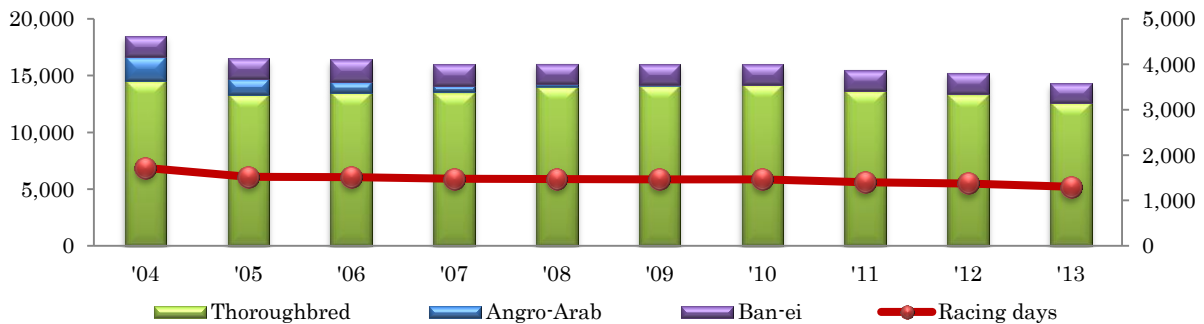

Facts and Figures

RACES

Number of JRA Races

Unit: Races

Year	Racing days	Races		
		Flat	Jump	Total
2004	288	3,317	135	3,452
2005	288	3,313	133	3,446
2006	288	3,320	133	3,453
2007	288	3,321	132	3,453
2008	288	3,320	132	3,452
2009	288	3,319	134	3,453
2010	288	3,320	134	3,454
2011	288	3,320	122	3,454
2012	288	3,321	133	3,454
2013	288	3,324	130	3,454

Number of NAR Races

Unit: Races

Year	Racing days	Races			
		Thoroughbred	Anglo-Arab	Ban-ei	
2004	1,715	14,569	2,114	1,798	18,481
2005	1,520	13,350	1,417	1,779	16,546
2006	1,511	13,534	952	1,936	16,422
2007	1,481	13,572	583	1,882	16,037
2008	1,472	14,058	234	1,741	16,033
2009	1,464	14,156	93	1,798	16,047
2010	1,466	14,243	0	1,812	16,055
2011	1,398	14,156	93	1,798	16,047
2012	1,374	13,396	0	1,842	15,238
2013	1,300	12,668	0	1,685	14,353