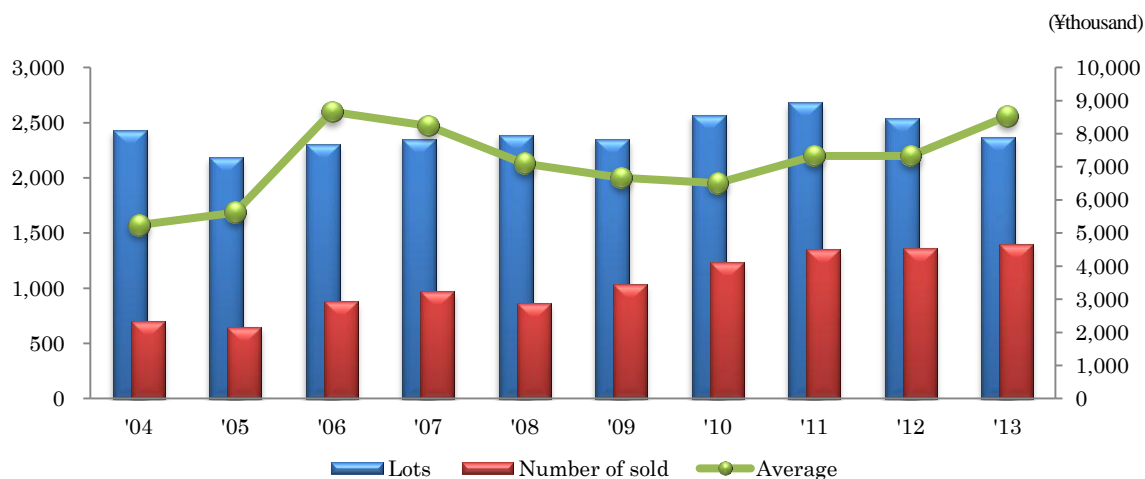

References

Imported Thoroughbred Stallions by Number and Origin

Unit: Head

Year	Total	Great Britain	Ireland	France	United States	Other
2004	3	-	1	-	2	-
2005	3	-	-	-	3	-
2006	4	-	-	1	3	-
2007	7	-	1	-	5	1
2008	7	3	-	-	4	-
2009	1	-	-	1	-	-
2010	6	-	1	-	3	2
2011	2	1	-	-	1	-
2012	5	-	1	1	3	-
2013	5	-	1	-	2	2

Thoroughbred Yearling Sales

Unit: ¥ thousand

Year	Lots	Number of sold	Total amount	Highest	Lowest	Average
2004	2,429	699	3,661,224	43,050	389	5,238
2005	2,183	650	3,652,058	42,000	158	5,619
2006	2,303	879	7,616,112	215,250	105	8,665
2007	2,345	974	8,022,746	262,500	105	8,237
2008	2,391	861	6,109,520	257,250	525	7,096
2009	2,347	1,035	6,907,005	152,250	525	6,673
2010	2,568	1,234	8,027,229	69,300	210	6,505
2011	2,685	1,352	9,912,693	378,000	315	7,332
2012	2,537	1,363	10,843,528	262,500	315	7,331
2013	2,370	1,401	11,951,940	189,000	315	8,531