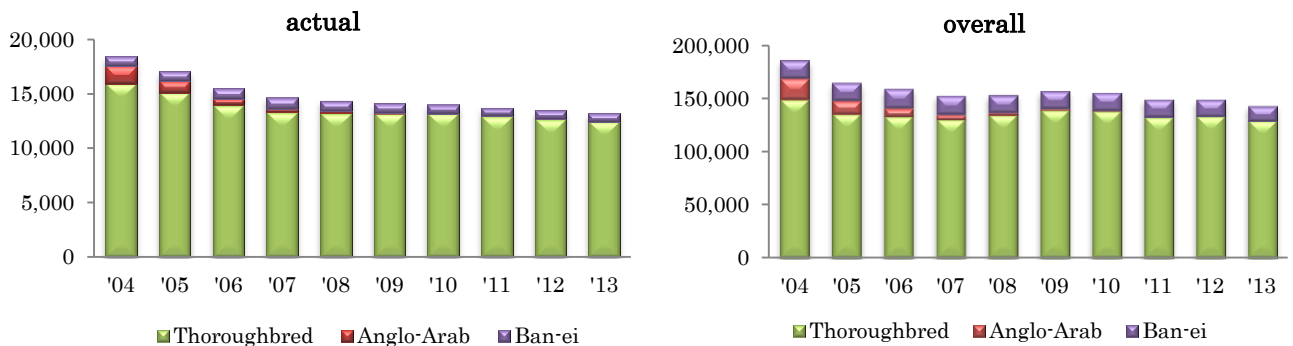

Number of NAR Races

Unit: Races

Year	Racing days	Races			
		Thoroughbred	Anglo-Arab	Ban-ei	
2004	1,715	14,569	2,114	1,798	18,481
2005	1,520	13,350	1,417	1,779	16,546
2006	1,511	13,534	952	1,936	16,422
2007	1,481	13,572	583	1,882	16,037
2008	1,472	14,058	234	1,741	16,033
2009	1,464	14,156	93	1,798	16,047
2010	1,466	14,243	0	1,812	16,055
2011	1,398	14,156	93	1,798	16,047
2012	1,374	13,396	0	1,842	15,238
2013	1,300	12,668	0	1,685	14,353

References

JRA Racing: Actual and Overall Runners

Unit: Races

Year	Thoroughbred Flat		Thoroughbred Jump	
	Actual	Overall	Actual	Overall
2004	9,868	45,804	532(295)	1,729
2005	10,021	46,234	523(312)	1,701
2006	10,257	47,193	534(313)	1,789
2007	10,270	47,022	564(320)	1,766
2008	10,740	48,456	581(323)	1,759
2009	10,742	48,548	578(338)	1,769
2010	10,821	48,141	586(315)	1,754
2011	10,823	47,389	562(302)	1,578
2012	10,837	48,097	552 (307)	1,682
2013	10,834	48,251	533 (292)	1,608

Note: Runners reflected in parenthesis in the figures for jump races are for runners that have also run in flat races.

NAR Racing: Actual and Overall Runners

Unit: Races

Year	Thoroughbred		Anglo-Arab		Ban-ei	
	Actual	Overall	Actual	Overall	Actual	Overall
2004	15,940	148,947	1,643	19,889	879	17,177
2005	15,106	135,550	1,082	12,783	873	16,917
2006	13,962	133,045	628	8,389	932	18,269
2007	13,302	130,447	363	5,145	980	17,825
2008	13,235	134,598	177	2,639	928	16,550
2009	13,191	139,243	86	1,387	853	17,108
2010	13,157	138,294	45	706	774	17,210
2011	12,949	132,613	18	264	734	17,071
2012	12,670	133,345	6	78	778	16,362
2013	12,452	129,193	1	5	783	14,560