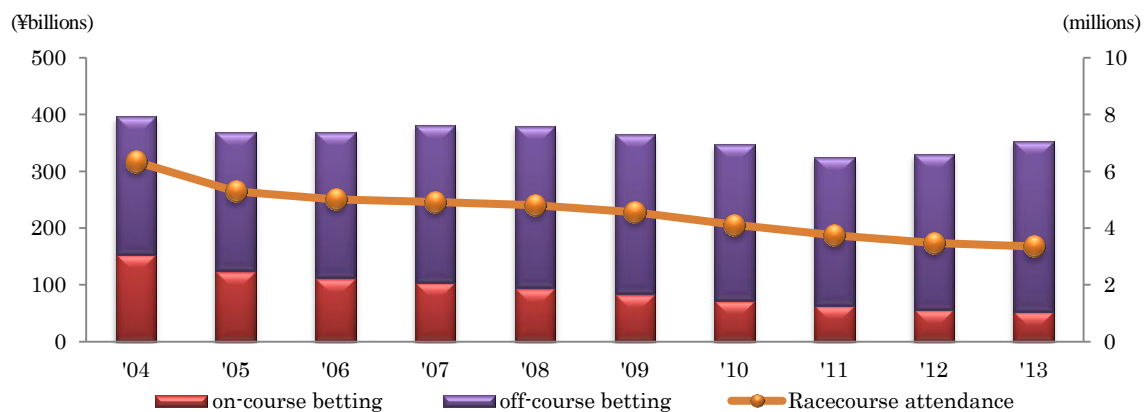

NAR Total Betting Turnover and Attendance

Racing days, Turnover and Attendance by Types of Racing 2013

Type of racing	Racing days	Turnover	Share (%)	Attendance
JRA	288	2,404,933,513,200	54.90%	6,092,403
NAR	1,300	353,570,596,200	8.07%	3,352,248
Bicycle Racing	2,528	609,381,666,900	13.91%	4,376,970
Motorcycle Racing	461	69,867,015,800	1.59%	1,739,027
Motorboat Racing	4,482	942,891,441,800	21.52%	181,094,135
Grand Total	9,059	4,380,644,233,900	100.00%	196,654,783

Notes: 1. Total comprises the period from January 1 to December 31 for all types of racing.
2. Attendance figures for motorboat racing includes patrons utilizing off-course and telephone betting facilities.