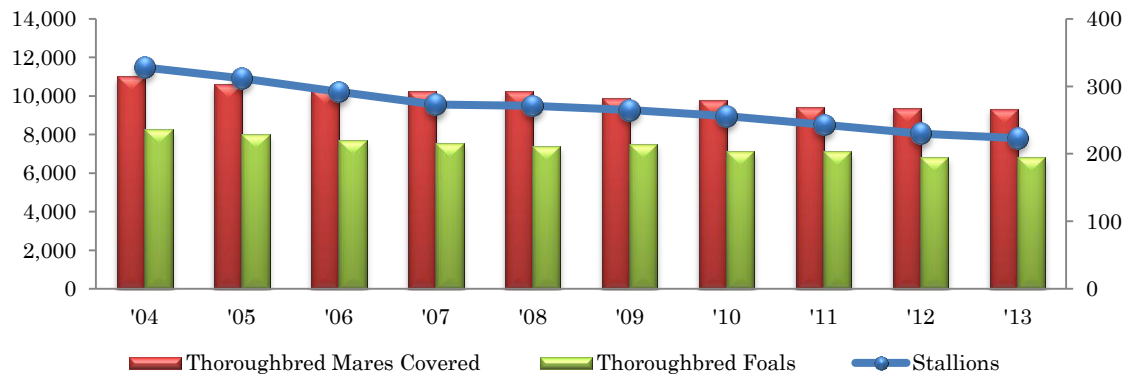

References

BETTING

JRA Racing : Total Betting Turnover and Attendance

Unit: ¥ million

Year	Total	on-course betting	"off-course betting (including telephone betting)"	Ratio (on:off)	"Racecourse Attendance"
2004	2,931,433.50	174,508.90	2,756,924.60	6:94	8,099,985
2005	2,894,585.40	164,455.30	2,730,130.10	6:94	8,117,242
2006	2,823,309.40	148,851.30	2,674,458.10	5:95	7,508,297
2007	2,759,138.00	140,654.20	2,618,483.80	5:95	7,532,111
2008	2,750,200.90	132,326.40	2,617,874.50	5:95	7,389,749
2009	2,590,073.50	122,141.20	2,467,932.30	5:95	7,316,360
2010	2,427,565.59	109,174.20	2,318,391.30	4:96	6,739,580
2011	2,293,578.05	96,566.30	2,197,011.70	4:96	6,151,105
2012	2,394,308.85	96,592.14	2,297,716.70	4:96	6,190,296
2013	2,404,933.51	94,373.23	2,310,560.27	3.9:96.1	6,092,403

NAR Total Betting Turnover and Attendance

Racing days, Turnover and Attendance by Types of Racing 2013

Type of racing	Racing days	Turnover	Share (%)	Attendance
JRA	288	2,404,933,513,200	54.90%	6,092,403
NAR	1,300	353,570,596,200	8.07%	3,352,248
Bicycle Racing	2,528	609,381,666,900	13.91%	4,376,970
Motorcycle Racing	461	69,867,015,800	1.59%	1,739,027
Motorboat Racing	4,482	942,891,441,800	21.52%	181,094,135
Grand Total	9,059	4,380,644,233,900	100.00%	196,654,783

Notes: 1. Total comprises the period from January 1 to December 31 for all types of racing.
 2. Attendance figures for motorboat racing includes patrons utilizing off-course and telephone betting facilities.

References

Numbers of Thoroughbred Stallions, Mare Covered and Foals

Unit: Head

Year	Stallions	Thoroughbred mares covered	Thoroughbred Foals
2004	328	10,997	8,261
2005	312	10,601	7,981
2006	292	10,255	7,669
2007	273	10,222	7,523
2008	271	10,234	7,370
2009	265	9,859	7,475
2010	256	9,753	7,120
2011	243	9,379	7,069
2012	230	9,333	6,823
2013	223	9,322	6,828