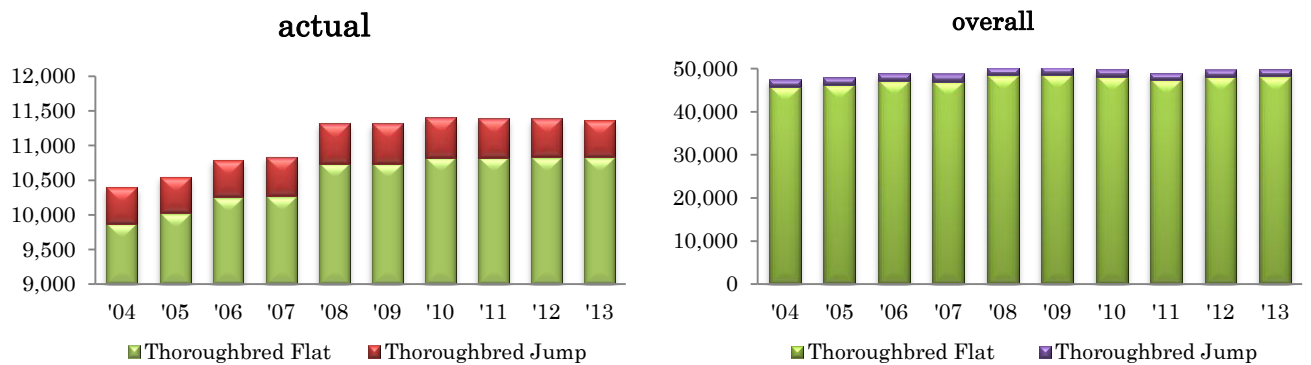

Facts and Figures

RACES

Number of JRA Races

Unit: Races

Year	Racing days	Races		
		Flat	Jump	Total
2004	288	3,317	135	3,452
2005	288	3,313	133	3,446
2006	288	3,320	133	3,453
2007	288	3,321	132	3,453
2008	288	3,320	132	3,452
2009	288	3,319	134	3,453
2010	288	3,320	134	3,454
2011	288	3,320	122	3,454
2012	288	3,321	133	3,454
2013	288	3,324	130	3,454

Number of NAR Races

Unit: Races

Year	Racing days	Races			
		Thoroughbred	Anglo-Arab	Ban-ei	
2004	1,715	14,569	2,114	1,798	18,481
2005	1,520	13,350	1,417	1,779	16,546
2006	1,511	13,534	952	1,936	16,422
2007	1,481	13,572	583	1,882	16,037
2008	1,472	14,058	234	1,741	16,033
2009	1,464	14,156	93	1,798	16,047
2010	1,466	14,243	0	1,812	16,055
2011	1,398	14,156	93	1,798	16,047
2012	1,374	13,396	0	1,842	15,238
2013	1,300	12,668	0	1,685	14,353

References

JRA Racing: Actual and Overall Runners

Unit: Races

Year	Thoroughbred Flat		Thoroughbred Jump	
	Actual	Overall	Actual	Overall
2004	9,868	45,804	532(295)	1,729
2005	10,021	46,234	523(312)	1,701
2006	10,257	47,193	534(313)	1,789
2007	10,270	47,022	564(320)	1,766
2008	10,740	48,456	581(323)	1,759
2009	10,742	48,548	578(338)	1,769
2010	10,821	48,141	586(315)	1,754
2011	10,823	47,389	562(302)	1,578
2012	10,837	48,097	552 (307)	1,682
2013	10,834	48,251	533 (292)	1,608

Note: Runners reflected in parenthesis in the figures for jump races are for runners that have also run in flat races.

NAR Racing: Actual and Overall Runners

Unit: Races

Year	Thoroughbred		Anglo-Arab		Ban-ei	
	Actual	Overall	Actual	Overall	Actual	Overall
2004	15,940	148,947	1,643	19,889	879	17,177
2005	15,106	135,550	1,082	12,783	873	16,917
2006	13,962	133,045	628	8,389	932	18,269
2007	13,302	130,447	363	5,145	980	17,825
2008	13,235	134,598	177	2,639	928	16,550
2009	13,191	139,243	86	1,387	853	17,108
2010	13,157	138,294	45	706	774	17,210
2011	12,949	132,613	18	264	734	17,071
2012	12,670	133,345	6	78	778	16,362
2013	12,452	129,193	1	5	783	14,560