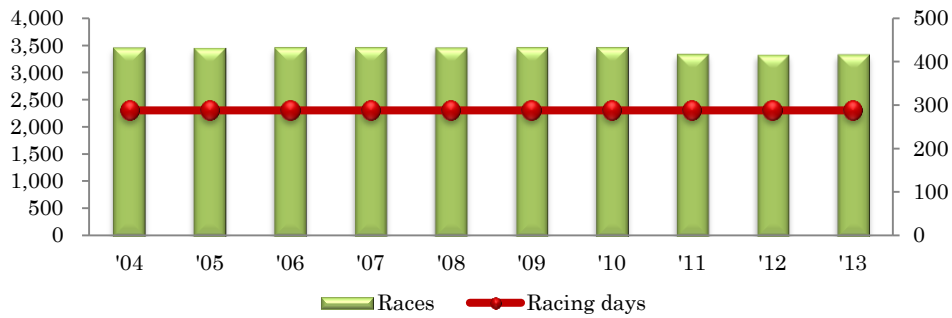

Facts and Figures

RACES

Number of JRA Races

Unit: Races

Year	Racing days	Races		
		Flat	Jump	Total
2004	288	3,317	135	3,452
2005	288	3,313	133	3,446
2006	288	3,320	133	3,453
2007	288	3,321	132	3,453
2008	288	3,320	132	3,452
2009	288	3,319	134	3,453
2010	288	3,320	134	3,454
2011	288	3,320	122	3,454
2012	288	3,321	133	3,454
2013	288	3,324	130	3,454

Number of NAR Races

Unit: Races

Year	Racing days	Races			
		Thoroughbred	Anglo-Arab	Ban-ei	
2004	1,715	14,569	2,114	1,798	18,481
2005	1,520	13,350	1,417	1,779	16,546
2006	1,511	13,534	952	1,936	16,422
2007	1,481	13,572	583	1,882	16,037
2008	1,472	14,058	234	1,741	16,033
2009	1,464	14,156	93	1,798	16,047
2010	1,466	14,243	0	1,812	16,055
2011	1,398	14,156	93	1,798	16,047
2012	1,374	13,396	0	1,842	15,238
2013	1,300	12,668	0	1,685	14,353

Thoroughbred Yearling Sales

Unit: ¥ thousand

Year	Lots	Number of sold	Total amount	Highest	Lowest	Average
2004	2,429	699	3,661,224	43,050	389	5,238
2005	2,183	650	3,652,058	42,000	158	5,619
2006	2,303	879	7,616,112	215,250	105	8,665
2007	2,345	974	8,022,746	262,500	105	8,237
2008	2,391	861	6,109,520	257,250	525	7,096
2009	2,347	1,035	6,907,005	152,250	525	6,673
2010	2,568	1,234	8,027,229	69,300	210	6,505
2011	2,685	1,352	9,912,693	378,000	315	7,332
2012	2,537	1,363	10,843,528	262,500	315	7,331
2013	2,370	1,401	11,951,940	189,000	315	8,531