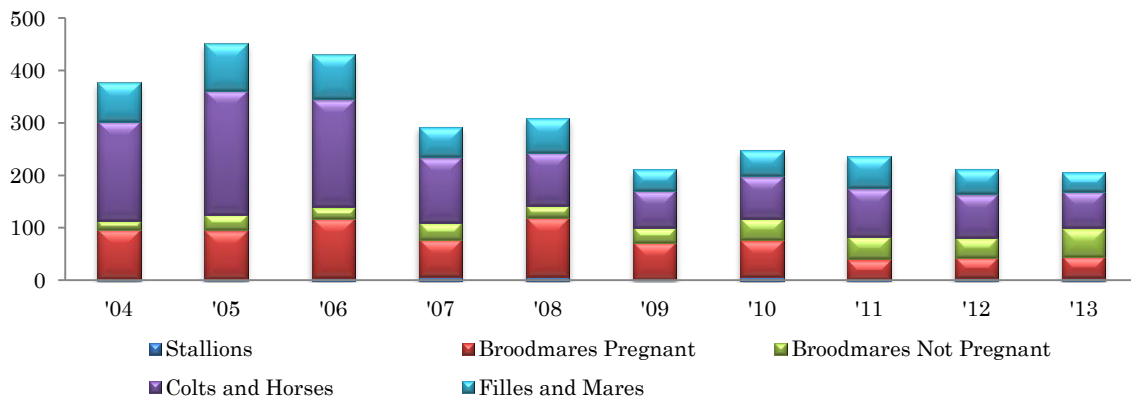

Notes: 1. Total comprises the period from January 1 to December 31 for all types of racing.
 2. Attendance figures for motorboat racing includes patrons utilizing off-course and telephone betting facilities.

References

Numbers of Thoroughbred Stallions, Mare Covered and Foals

Unit: Head

Year	Stallions	Thoroughbred mares covered	Thoroughbred Foals
2004	328	10,997	8,261
2005	312	10,601	7,981
2006	292	10,255	7,669
2007	273	10,222	7,523
2008	271	10,234	7,370
2009	265	9,859	7,475
2010	256	9,753	7,120
2011	243	9,379	7,069
2012	230	9,333	6,823
2013	223	9,322	6,828

Imports of Foreign-Bred Thoroughbred

Unit: Head

Year	Total	Stallions	Broodmares Total	Broodmares Pregnant	Broodmares Not Pregnant	Racehorses Total	C and H	F and M
2004	378	3	111	94	17	264	189	75
2005	452	3	123	93	30	326	236	90
2006	431	4	136	114	22	291	206	85
2007	292	7	103	71	32	182	125	57
2008	309	7	135	113	22	167	102	65
2009	211	1	100	71	29	110	70	40
2010	248	6	112	71	41	130	81	49
2011	237	2	81	38	43	154	93	61
2012	212	5	76	39	37	131	84	47
2013	206	5	95	40	55	106	70	36

References

Imported Thoroughbred Stallions by Number and Origin

Unit: Head

Year	Total	Great Britain	Ireland	France	United States	Other
2004	3	-	1	-	2	-
2005	3	-	-	-	3	-
2006	4	-	-	1	3	-
2007	7	-	1	-	5	1
2008	7	3	-	-	4	-
2009	1	-	-	1	-	-
2010	6	-	1	-	3	2
2011	2	1	-	-	1	-
2012	5	-	1	1	3	-
2013	5	-	1	-	2	2