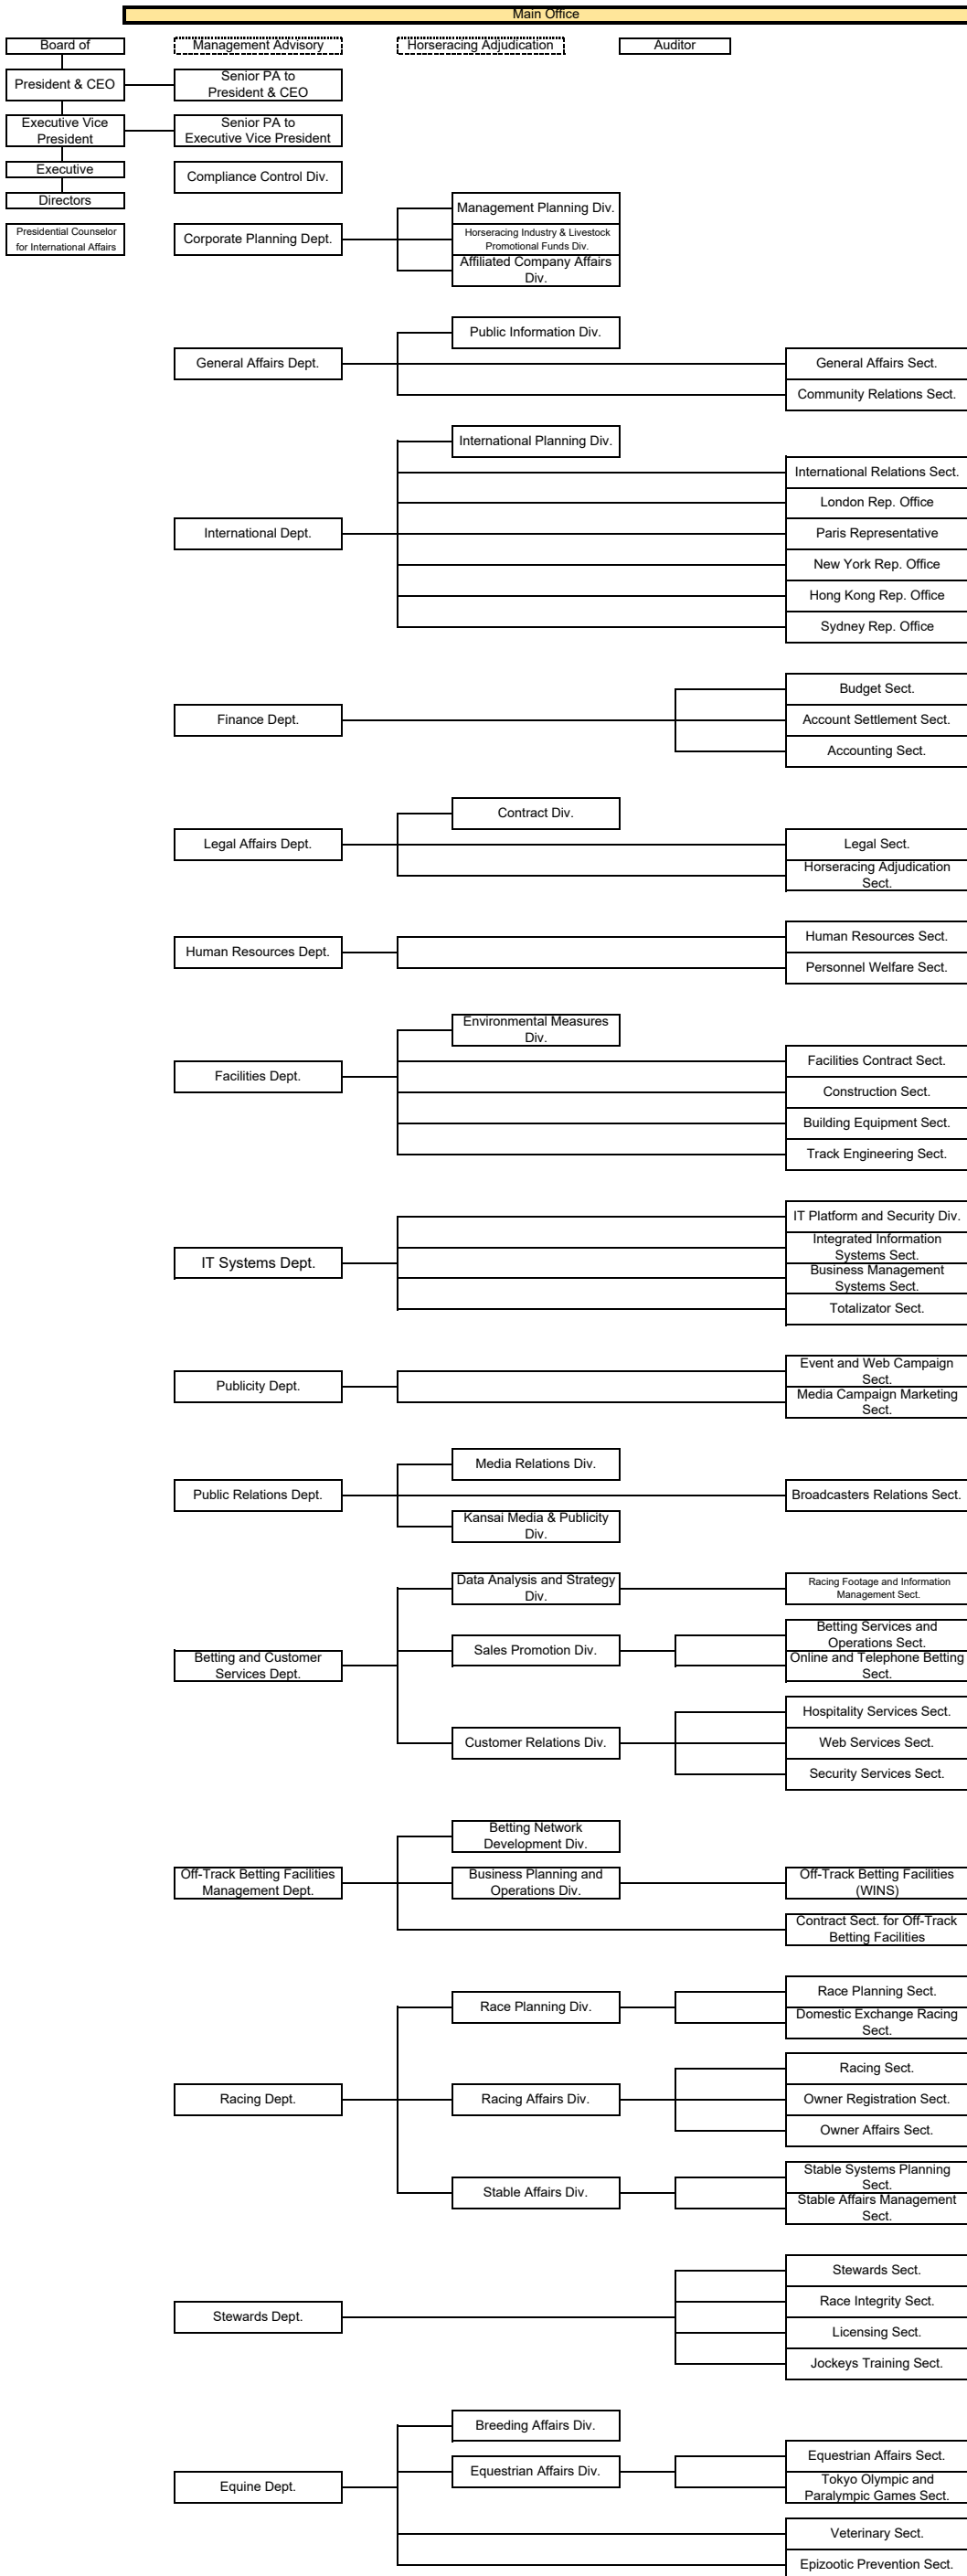

JRA Structural Chart (as of March 1st, 2017)

- JRA Racecourses**
- SAPPORO
 - HAKODATE
 - FUKUSHIMA
 - NIIGATA
 - NAKAYAMA
 - TOKYO
 - CHUKYO
 - KYOTO
 - HANSHIN
 - KOKURA

- Affiliated Facilities**
- Equestrian Park
 - Horseracing School
 - Equine Research Institute
 - HIDAKA Training and Research Center
 - MIYAZAKI Yearling Training Farm
 - MIHO Training Center
 - RITTO Training Center