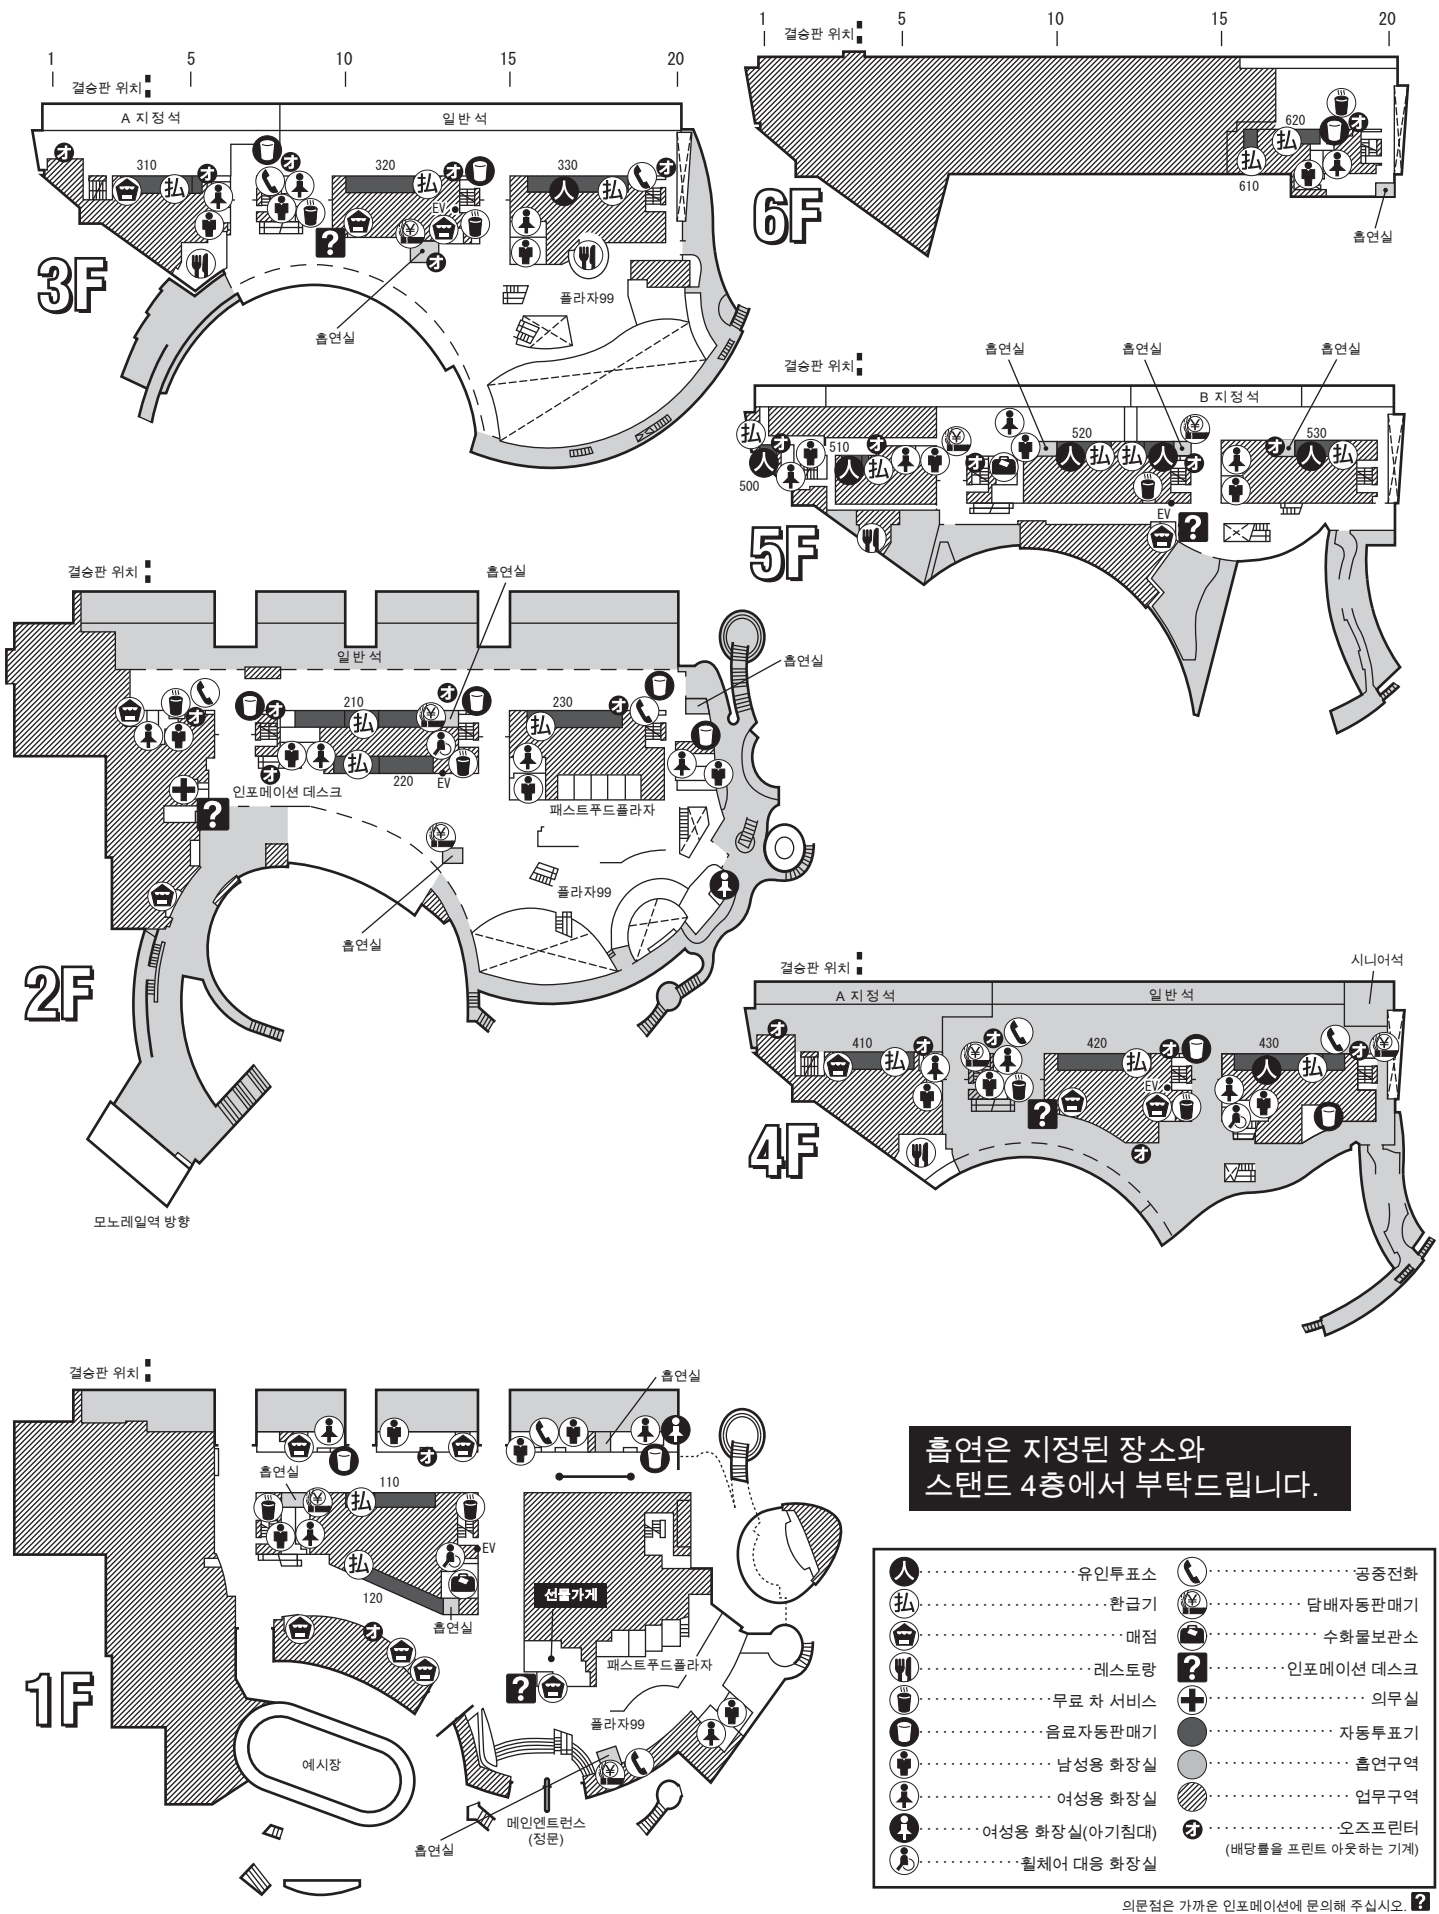

장애 코스 (잔디)	
거리	1,724m(O-자형)
	415m(S-자형)
폭	16~20m

더트코스			
거리	1,445m	폭	24m

교통

- JR 고쿠라역에서 기타큐슈 모노레일(게이바쵸마에(競馬場前)역하차) 로약 10 분. 차로 약 20 분.

입장료: 100 엔 (경마개최일)

URL: <http://jra.jp/facilities/race/kokura/index.html> (일본어)

고쿠라(小倉)경마장 스탠드정보

Wi-Fi Internet Access User Guide

Electronic Devices Requirement

Notebook PCs, Tablet PCs, Smartphones etc. with built-in Wi-Fi capabilities (All Wi-Fi enabled electronic devices)

Charge

Free of Charge

Area

Racecourses: Reserved seat area

Seating area such as the non-reserved seat area and the media hall area

Near the information desk

Off-course betting facilities (WINS): Excel floor

Seating area such as the media hall area