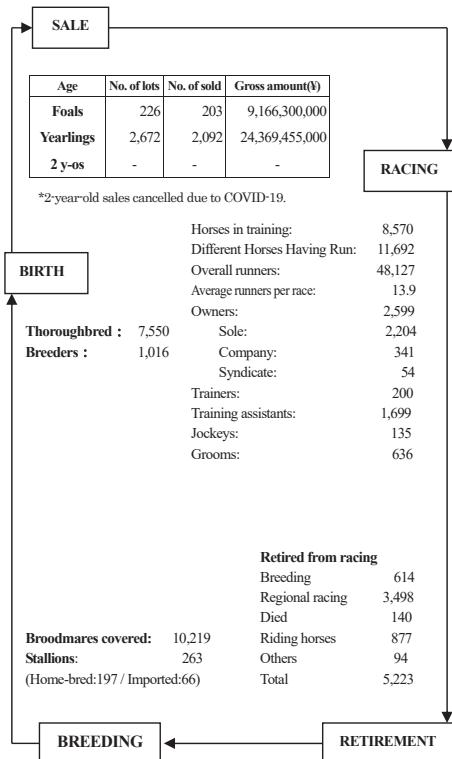

LIFECYCLE FOR JRA RACEHORSE