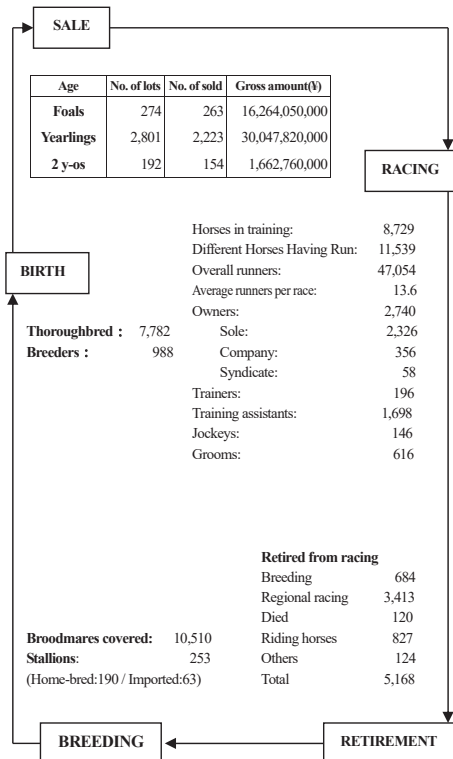

LIFECYCLE FOR JRA RACEHORSE