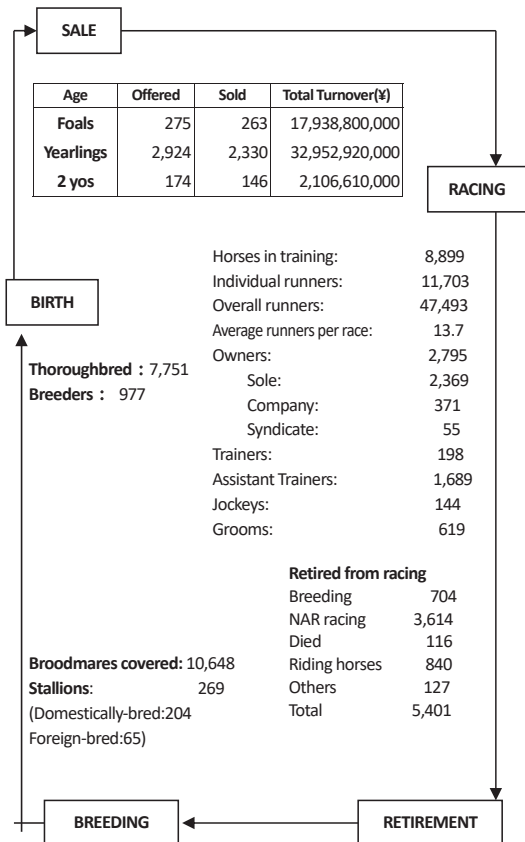

LIFECYCLE FOR JRA RACEHORSE