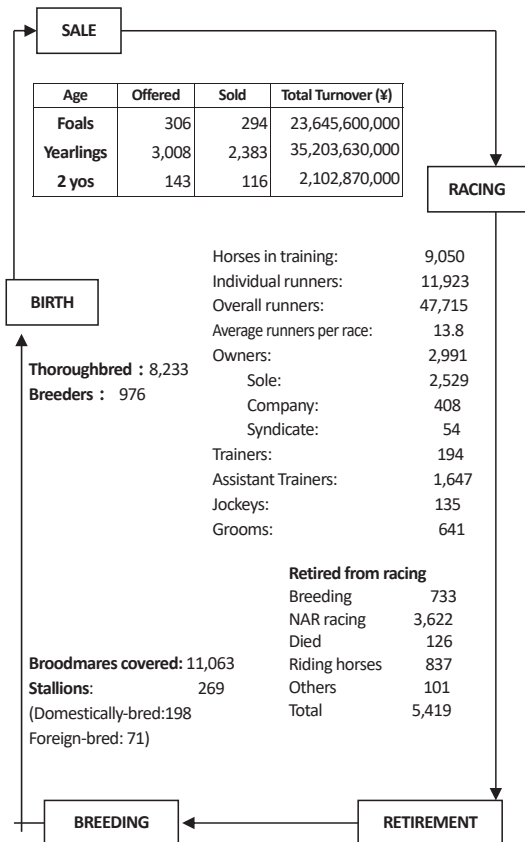

LIFECYCLE FOR JRA RACEHORSE