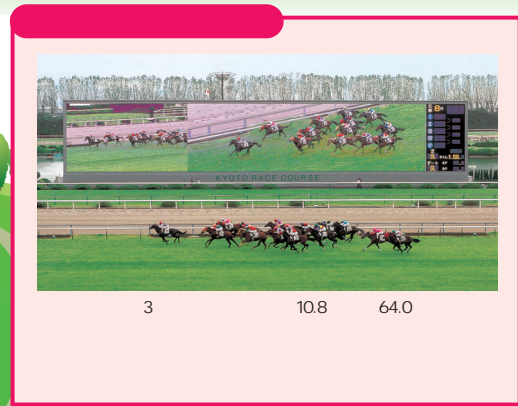

<http://kaiwai.city.kyoto.jp/raku/sight.php>

 **JRA**  
<http://japanracing.jp/>

5

JR  
200

15  
9

20

25

20

# 京都赛马场

Come and experience  
the excitement of a lifetime!

 **JRA**

© 2008 SANRIO CO., LTD.

3 10.8 64.0

**SIGNET**

3 4

5 6