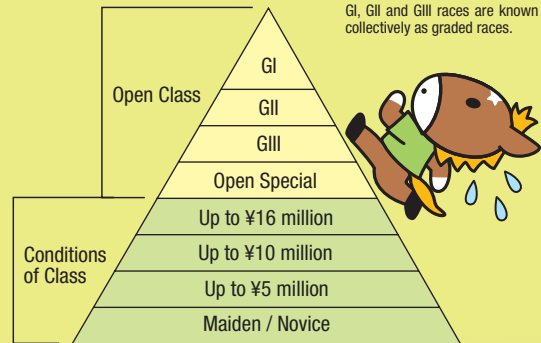

Type of Race

Race structure is arranged in a pyramid formation with GI (Grade 1) races at the top. As well as turf and dirt races, flat or steeplechase races, and races at different distances, age and sex. Horses are entered in the type of race that best suits their disposition, and vie to be the very best in their respective classes.

Race structure

Races are divided into different grades according to the runners' ages and the prize money offered. GI races are the highest grade. A horse moves up one class each time it wins a race.

Classics

Five races – the Satsuki Sho (2000 Guineas), Japanese Derby and Kikuka Sho (Japanese St. Leger), all limited to three-year-olds, and the Oka Sho (1000 Guineas) and Japanese Oaks, limited to three-year-old fillies, are known as the Classic Races. They were originally modeled after the British racing system.