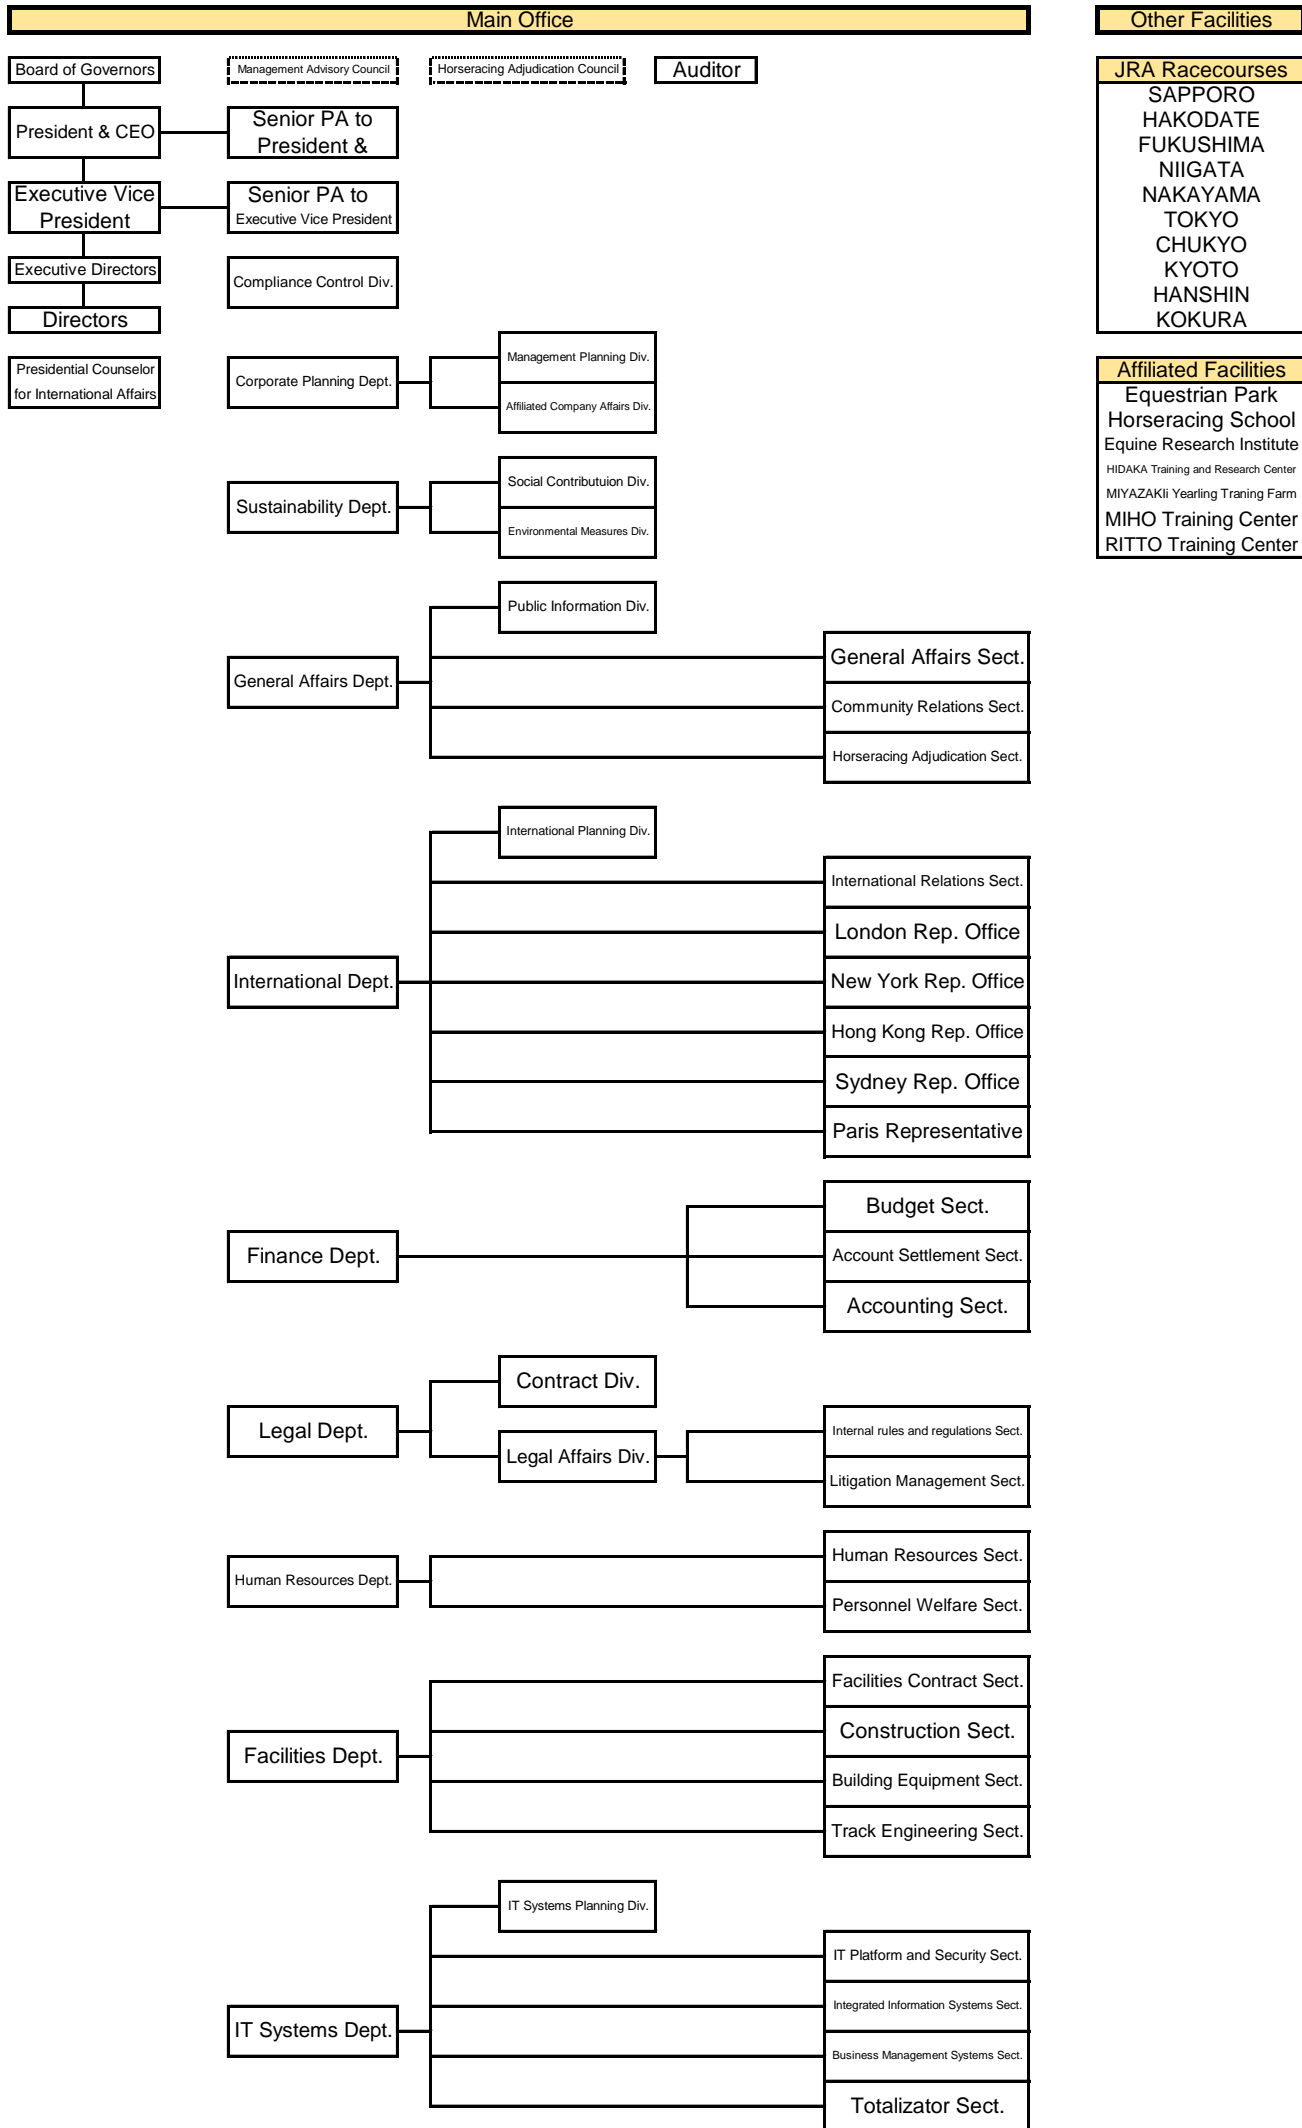

JRA Structural Chart (as of March 1st, 2022)

- Other Facilities**
- JRA Racecourses**
- SAPPORO
 - HAKODATE
 - FUKUSHIMA
 - NIIGATA
 - NAKAYAMA
 - TOKYO
 - CHUKYO
 - KYOTO
 - HANSHIN
 - KOKURA

- Affiliated Facilities**
- Equestrian Park
 - Horseracing School
 - Equine Research Institute
 - HIDAKA Training and Research Center
 - MIYAZAKI Yearling Training Farm
 - MIHO Training Center
 - RITTO Training Center

JRA Structural Chart (as of March 1st, 2022)