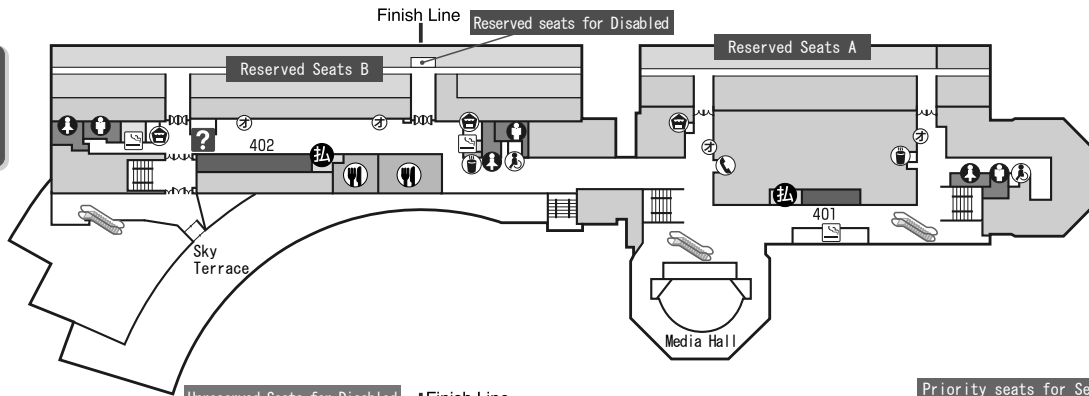

Twin Hat Stand

5 F

- Ⓜ Information Desk
- ☺ Snack Stand
- 🍴 Restaurant
- ☕ Free Tea Service
- ♂ Men's Restroom
- ♀ Ladies' Restroom
- ♿ Restroom for Disabled
- ☎ Pay Phone
- 🚬 Smoking Room
- 🧥 Cloak Room
- 🏠 First-aid Station
- 🎰 Odds Box
- 🚶 Escalator

- Betting Windows
- Ⓜ Parimutuel Clerks
- Ⓜ Betting and Pay-off Machines

Pegasus Stand

4 F

3 F

2 F

1 F

Nonsmoking in stands.