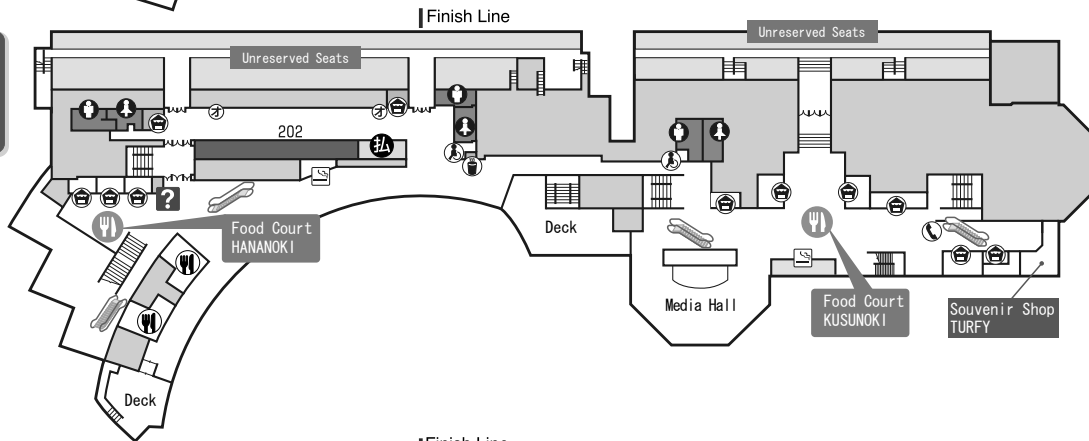

Twin Hat Stand

5 F

- Ⓜ Information Desk
- ☺ Snack Stand
- 🍴 Restaurant
- ☕ Free Tea Service
- ♂ Men's Restroom
- ♀ Ladies' Restroom
- ♿ Restroom for Disabled
- ☎ Pay Phone
- 🚬 Smoking Room
- 🧥 Cloak Room
- 🏠 First-aid Station
- 🎰 Odds Box
- 🚶 Escalator

- Betting Windows
- Ⓜ Parimutuel Clerks
- Ⓜ Betting and Pay-off Machines

Pegasus Stand

4 F

3 F

2 F

1 F

Nonsmoking in stands.