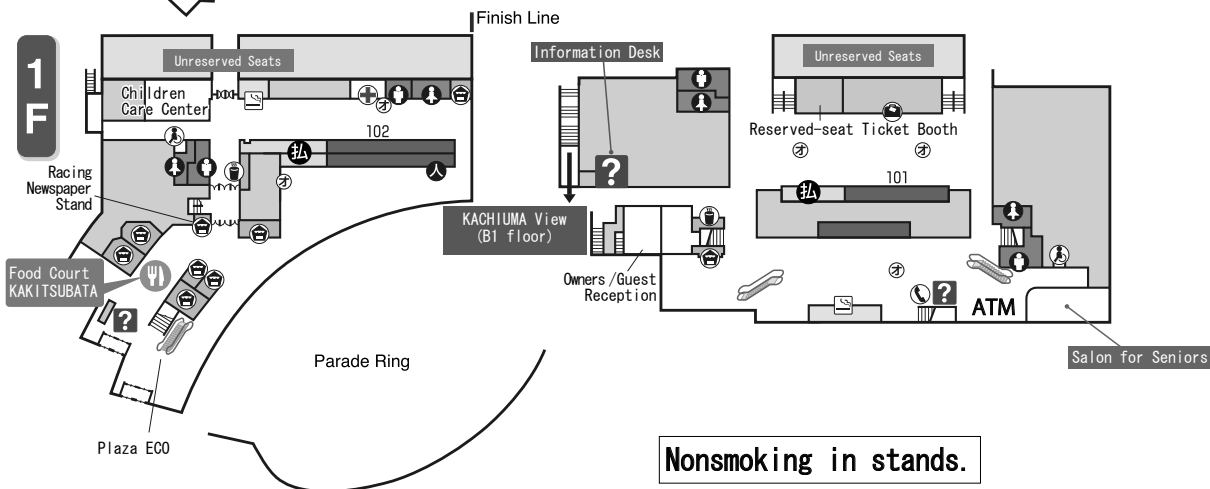

Twin Hat Stand

5 F

- Ⓜ Information Desk
- ☺ Snack Stand
- 🍴 Restaurant
- ☕ Free Tea Service
- ♂ Men's Restroom
- ♀ Ladies' Restroom
- ♿ Restroom for Disabled
- ☎ Pay Phone
- 🚬 Smoking Room
- 🧥 Cloak Room
- 🏠 First-aid Station
- 🎰 Odds Box
- 🚶 Escalator

- Betting Windows
- Ⓜ Parimutuel Clerks
- Ⓜ Betting and Pay-off Machines

Pegasus Stand

4 F

3 F

2 F

1 F

Nonsmoking in stands.