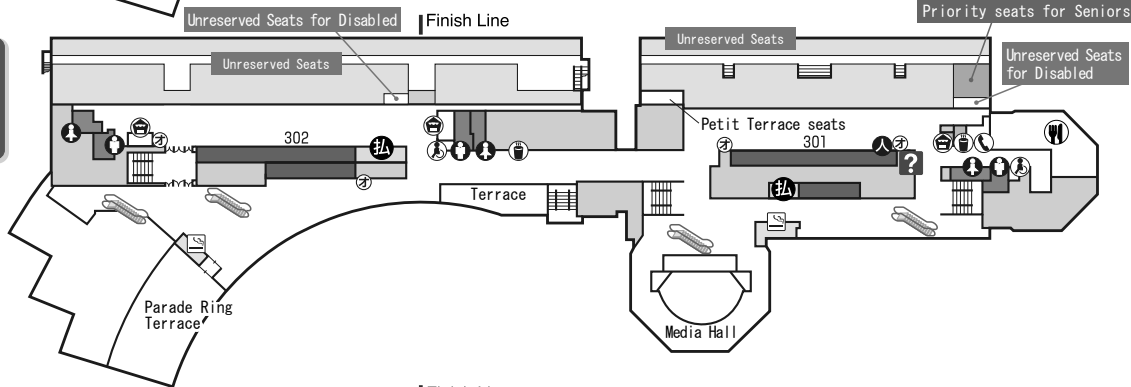

Twin Hat Stand

5 F

- Ⓜ Information Desk
- ☺ Snack Stand
- 🍴 Restaurant
- ☕ Free Tea Service
- ♂ Men's Restroom
- ♀ Ladies' Restroom
- ♿ Restroom for Disabled
- ☎ Pay Phone
- 🚬 Smoking Room
- 🧥 Cloak Room
- 🏠 First-aid Station
- 🎰 Odds Box
- 🚶 Escalator

- Betting Windows
- Ⓜ Parimutuel Clerks
- Ⓜ Betting and Pay-off Machines

Pegasus Stand

4 F

3 F

2 F

1 F

Nonsmoking in stands.