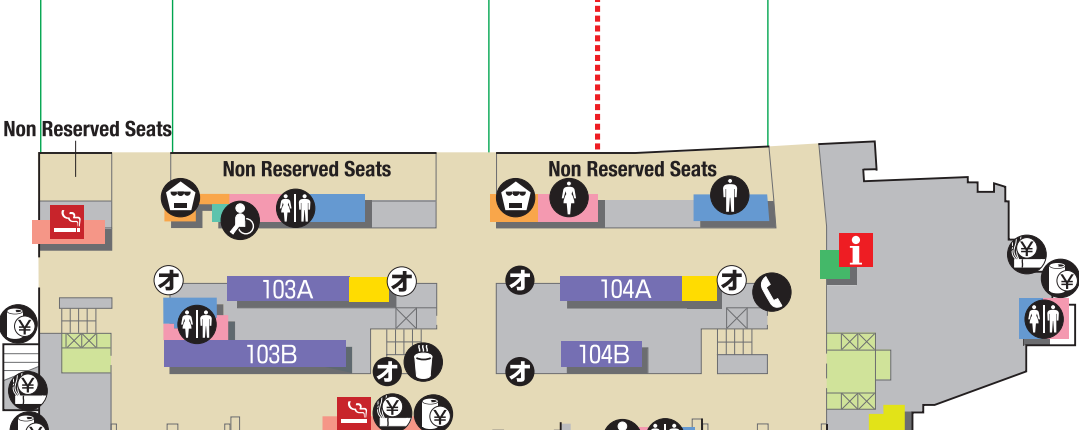

# Ibis Stand

# NiLS 21 Stand

 Smoking is strictly prohibited and only allowed in designated Smoking Area.

- |  |   |   |   |
|--|---|---|---|
|  Bettying Machine  |  Parimutuel Clerks |  Pay-off Machine     |  Restricted Area                             |
|  Information Desk  | *For inquiries please ask at the Information Desk.  |   |  Restaurant                                  |
|  First-aid Station |  Cloak             |  Restroom            |  Cigarette Vendor                            |
|  Smoking Area      |  Free Tea Service  |  Accessible Restroom |  Odds Printout Machine                       |
|  Escalator         |  Pay Phone         |  Beverage Vendor     |  Odds Printout Machine with Odds Card Vendor |
- \*The Baby Changing Table is installed in Ladies Restroom at Ibis Stand, Accessible Restroom at NiLS 21 Stand and Child & Baby Corner.