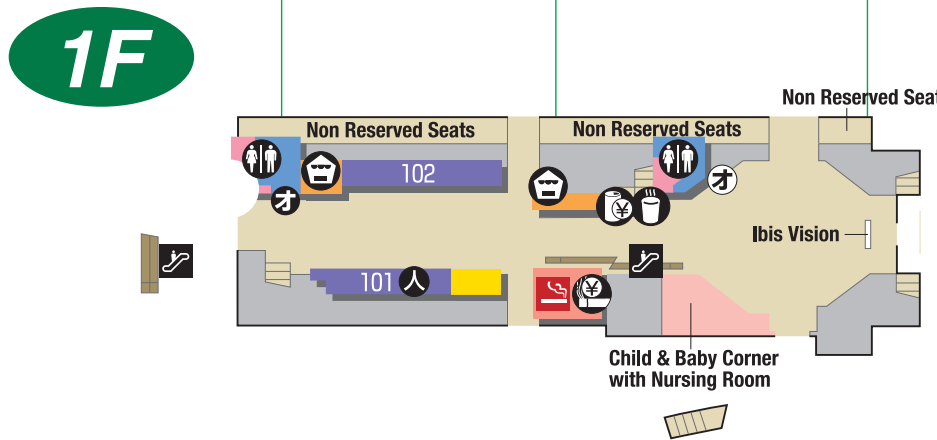

# Ibis Stand

# NiLS 21 Stand

 Smoking is strictly prohibited and only allowed in designated Smoking Area.

- |  |   |   |   |
|--|---|---|---|
|  Bettying Machine  |  Parimutuel Clerks |  Pay-off Machine     |  Restricted Area                             |
|  Information Desk  | *For inquiries please ask at the Information Desk.  |   |  Restaurant                                  |
|  First-aid Station |  Cloak             |  Restroom            |  Cigarette Vendor                            |
|  Smoking Area      |  Free Tea Service  |  Accessible Restroom |  Odds Printout Machine                       |
|  Escalator         |  Pay Phone         |  Beverage Vendor     |  Odds Printout Machine with Odds Card Vendor |
- \*The Baby Changing Table is installed in Ladies Restroom at Ibis Stand, Accessible Restroom at NiLS 21 Stand and Child & Baby Corner.