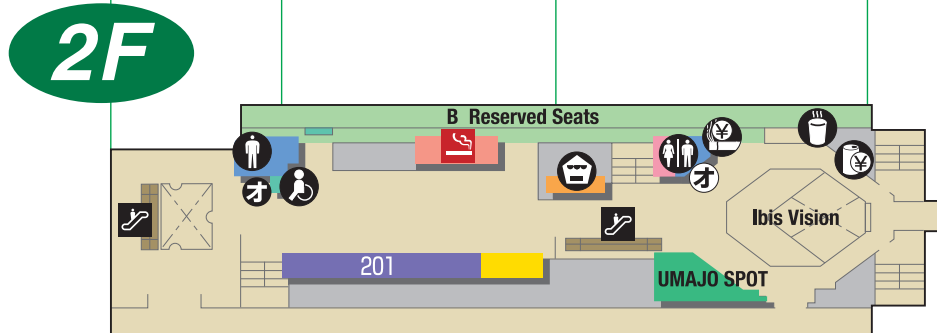

# Ibis Stand

# NiLS 21 Stand

 Smoking is strictly prohibited and only allowed in designated Smoking Area.

- |  |   |   |   |
|--|---|---|---|
|  Bettying Machine  |  Parimutuel Clerks |  Pay-off Machine     |  Restricted Area                             |
|  Information Desk  | *For inquiries please ask at the Information Desk.  |   |  Restaurant                                  |
|  First-aid Station |  Cloak             |  Restroom            |  Cigarette Vendor                            |
|  Smoking Area      |  Free Tea Service  |  Accessible Restroom |  Odds Printout Machine                       |
|  Escalator         |  Pay Phone         |  Beverage Vendor     |  Odds Printout Machine with Odds Card Vendor |
- \*The Baby Changing Table is installed in Ladies Restroom at Ibis Stand, Accessible Restroom at NiLS 21 Stand and Child & Baby Corner.