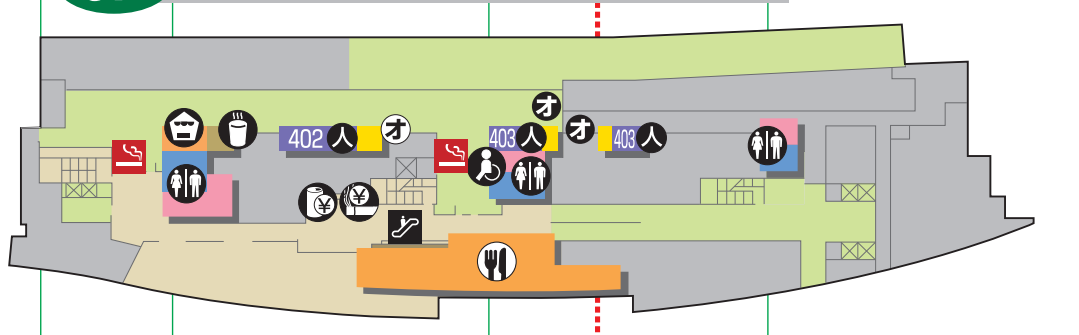

# Ibis Stand

# NiLS 21 Stand

 Smoking is strictly prohibited and only allowed in designated Smoking Area.

- |  |   |   |   |
|--|---|---|---|
|  Bettying Machine  |  Parimutuel Clerks |  Pay-off Machine     |  Restricted Area                             |
|  Information Desk  | *For inquiries please ask at the Information Desk.  |   |  Restaurant                                  |
|  First-aid Station |  Cloak             |  Restroom            |  Cigarette Vendor                            |
|  Smoking Area      |  Free Tea Service  |  Accessible Restroom |  Odds Printout Machine                       |
|  Escalator         |  Pay Phone         |  Beverage Vendor     |  Odds Printout Machine with Odds Card Vendor |
- \*The Baby Changing Table is installed in Ladies Restroom at Ibis Stand, Accessible Restroom at NiLS 21 Stand and Child & Baby Corner.