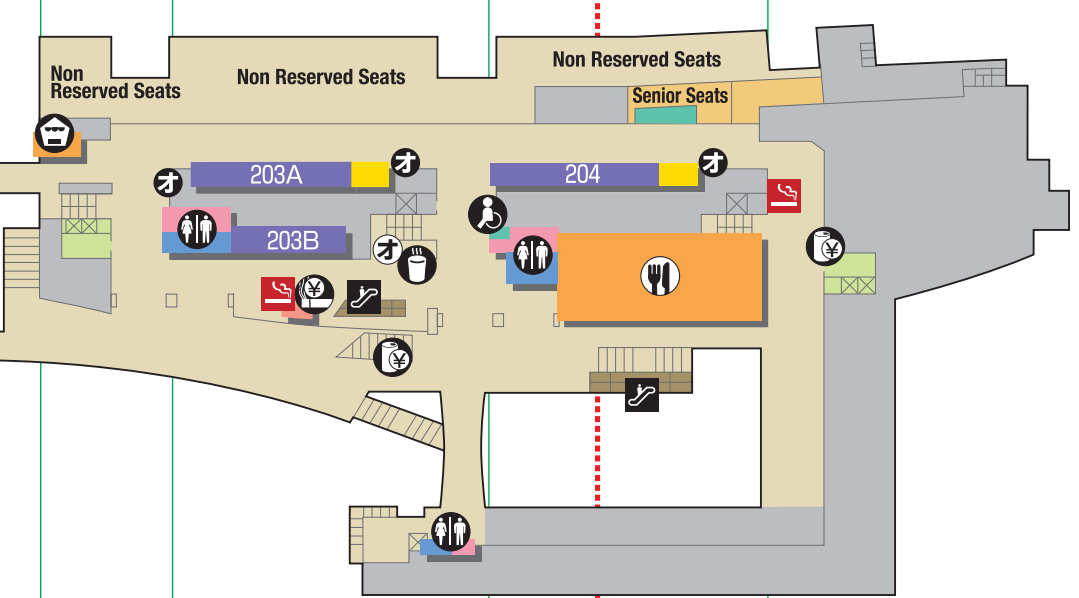

# Ibis Stand

# NiLS 21 Stand

 Smoking is strictly prohibited and only allowed in designated Smoking Area.

- |  |   |   |   |
|--|---|---|---|
|  Bettying Machine  |  Parimutuel Clerks |  Pay-off Machine     |  Restricted Area                             |
|  Information Desk  | *For inquiries please ask at the Information Desk.  |   |  Restaurant                                  |
|  First-aid Station |  Cloak             |  Restroom            |  Cigarette Vendor                            |
|  Smoking Area      |  Free Tea Service  |  Accessible Restroom |  Odds Printout Machine                       |
|  Escalator         |  Pay Phone         |  Beverage Vendor     |  Odds Printout Machine with Odds Card Vendor |
- \*The Baby Changing Table is installed in Ladies Restroom at Ibis Stand, Accessible Restroom at NiLS 21 Stand and Child & Baby Corner.