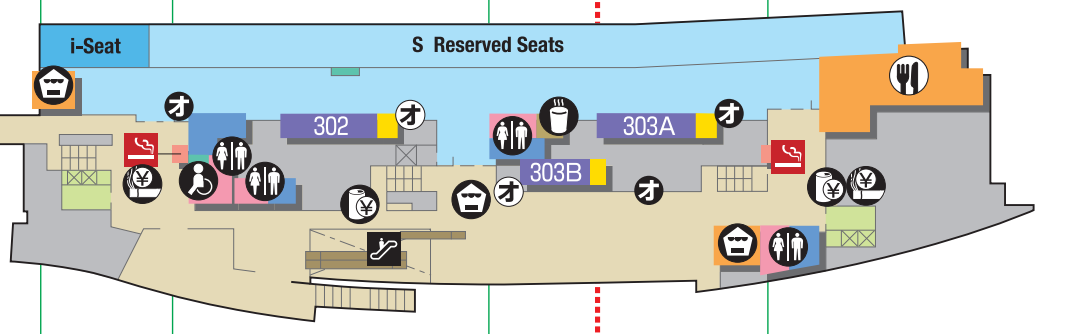

# Ibis Stand

# NiLS 21 Stand

 Smoking is strictly prohibited and only allowed in designated Smoking Area.

- |  |   |   |   |
|--|---|---|---|
|  Bettying Machine  |  Parimutuel Clerks |  Pay-off Machine     |  Restricted Area                             |
|  Information Desk  | *For inquiries please ask at the Information Desk.  |   |  Restaurant                                  |
|  First-aid Station |  Cloak             |  Restroom            |  Cigarette Vendor                            |
|  Smoking Area      |  Free Tea Service  |  Accessible Restroom |  Odds Printout Machine                       |
|  Escalator         |  Pay Phone         |  Beverage Vendor     |  Odds Printout Machine with Odds Card Vendor |
- \*The Baby Changing Table is installed in Ladies Restroom at Ibis Stand, Accessible Restroom at NiLS 21 Stand and Child & Baby Corner.