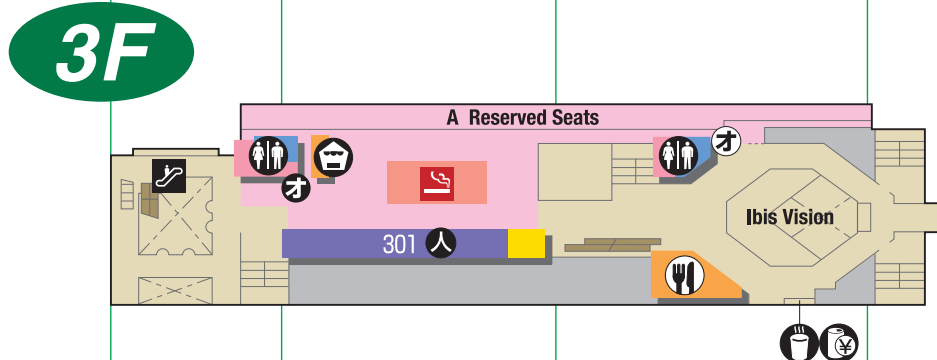

# Ibis Stand

# NiLS 21 Stand

 Smoking is strictly prohibited and only allowed in designated Smoking Area.

- |  |   |   |   |
|--|---|---|---|
|  Bettying Machine  |  Parimutuel Clerks |  Pay-off Machine     |  Restricted Area                             |
|  Information Desk  | *For inquiries please ask at the Information Desk.  |   |  Restaurant                                  |
|  First-aid Station |  Cloak             |  Restroom            |  Cigarette Vendor                            |
|  Smoking Area      |  Free Tea Service  |  Accessible Restroom |  Odds Printout Machine                       |
|  Escalator         |  Pay Phone         |  Beverage Vendor     |  Odds Printout Machine with Odds Card Vendor |
- \*The Baby Changing Table is installed in Ladies Restroom at Ibis Stand, Accessible Restroom at NiLS 21 Stand and Child & Baby Corner.