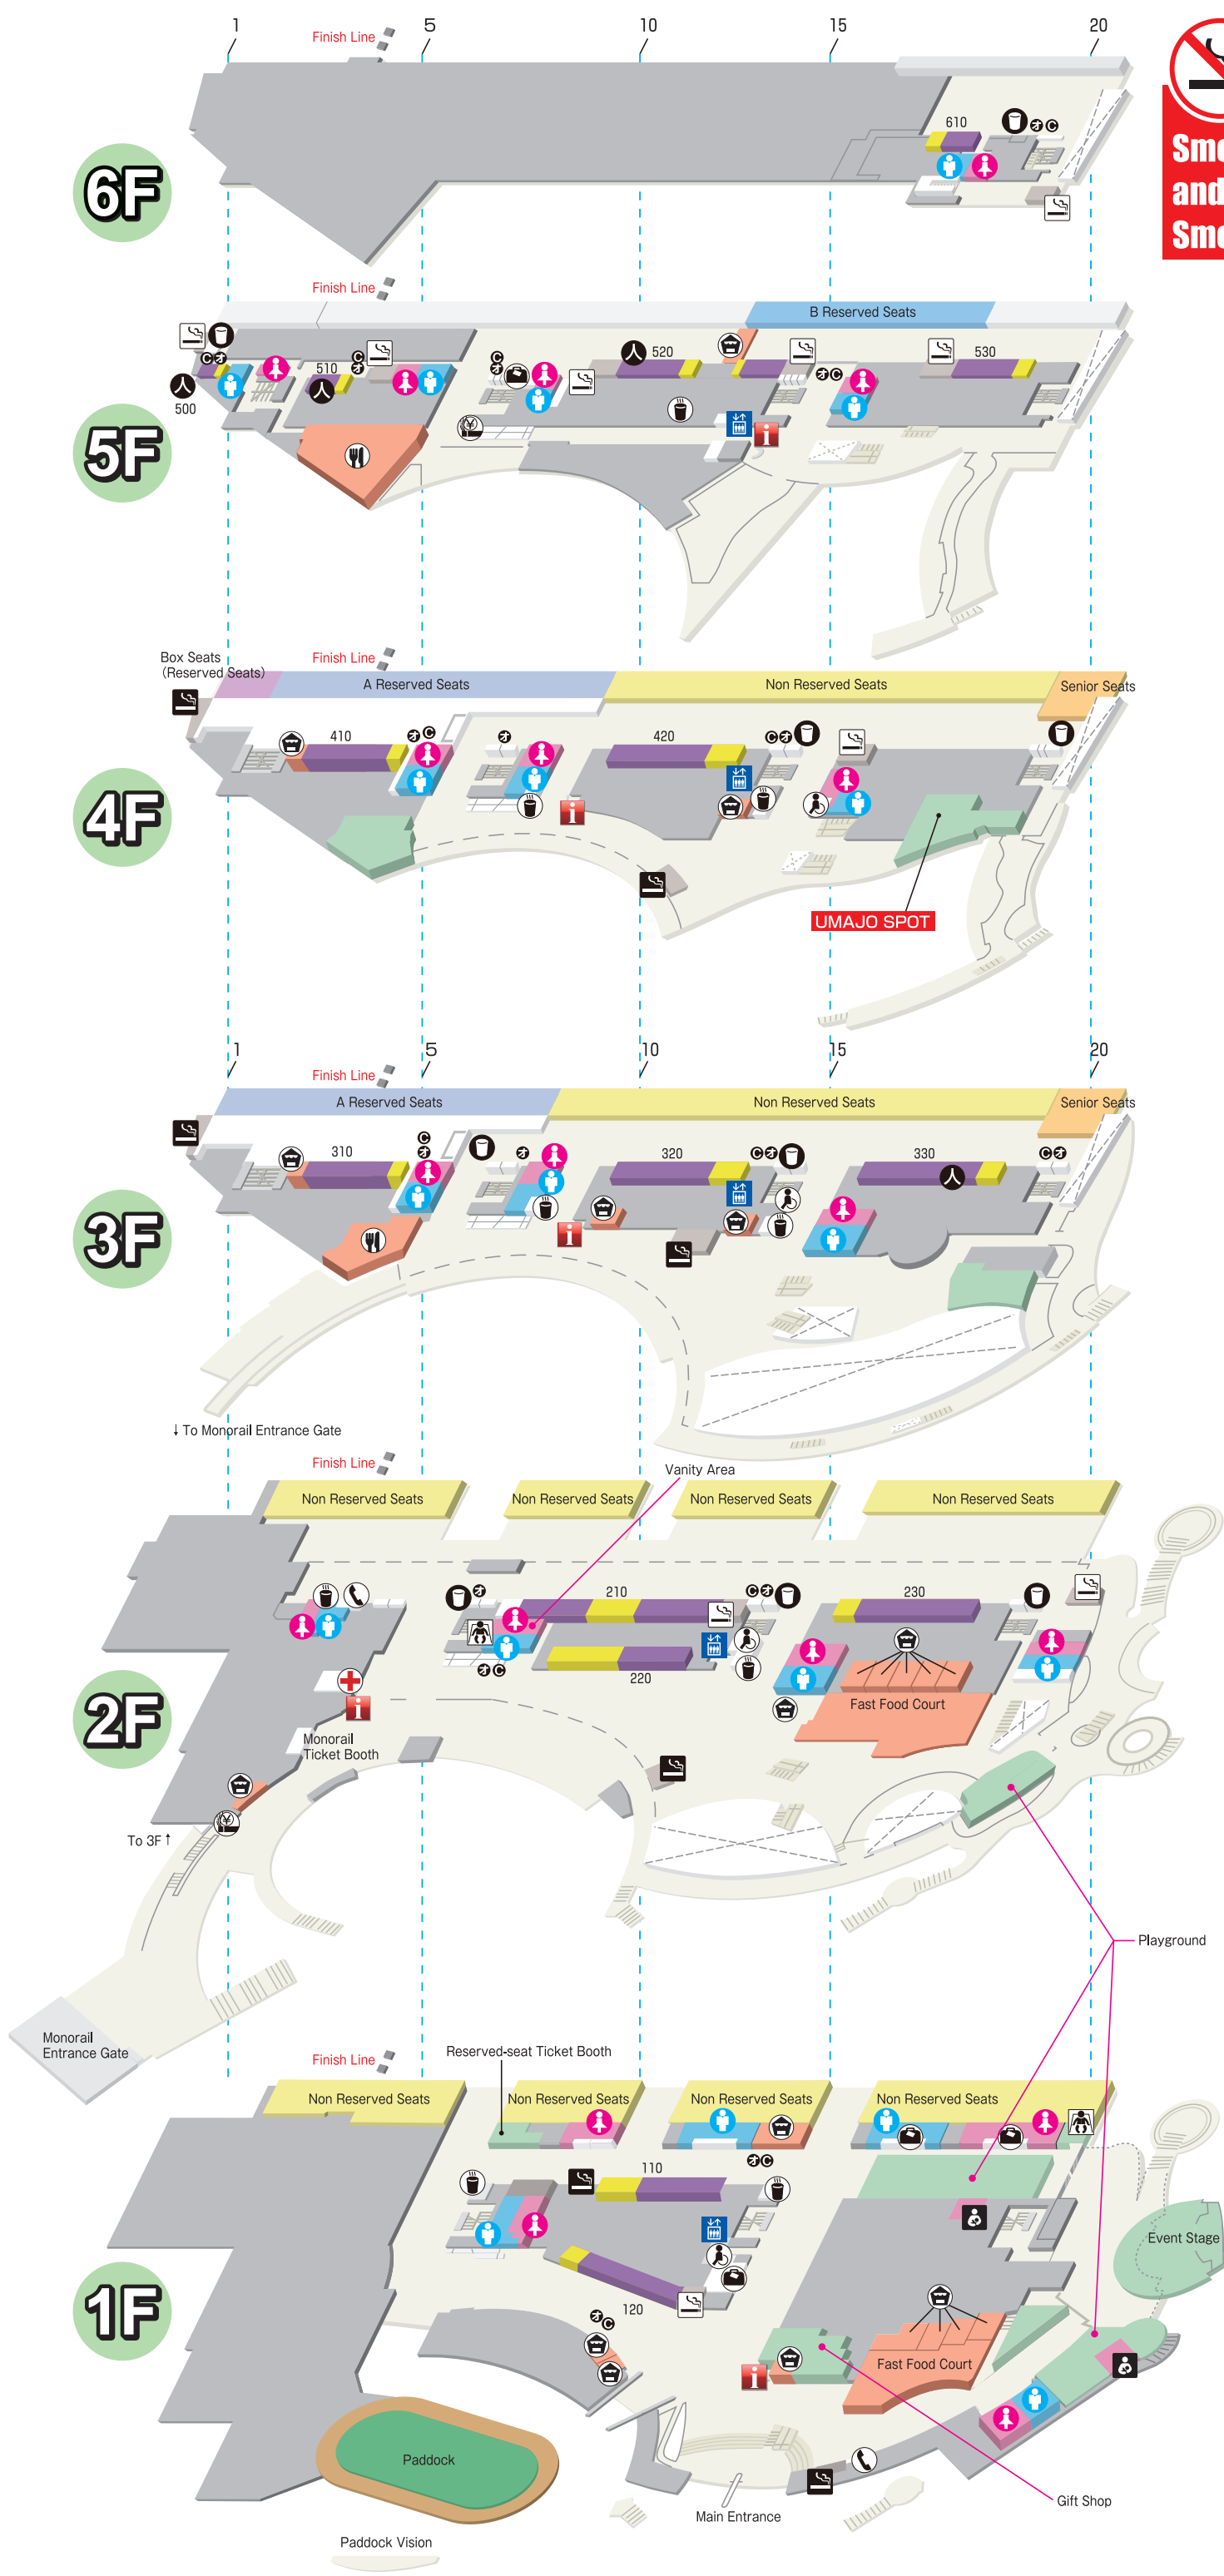

Smoking is strictly prohibited and only allowed in designated Smoking Area.

6F

5F

4F

3F

2F

1F

- Betting Machine
- Parimutuel Clerks
- Pay-off Machine
- Restaurant
- Snack Stand
- Restricted Area
- Information Desk
- First-aid Station
- Elevator
- Cloak
- Free Tea Service
- Beverage Vendor
- Pay Phone
- Restroom
- Restroom with Baby Bed
- Accessible Restroom
- Nursing Room
- Smoking Area with Cigarette Vendor
- Smoking Area
- Cigarette Vendor
- Odds Printout Machine
- Odds Card Vendor