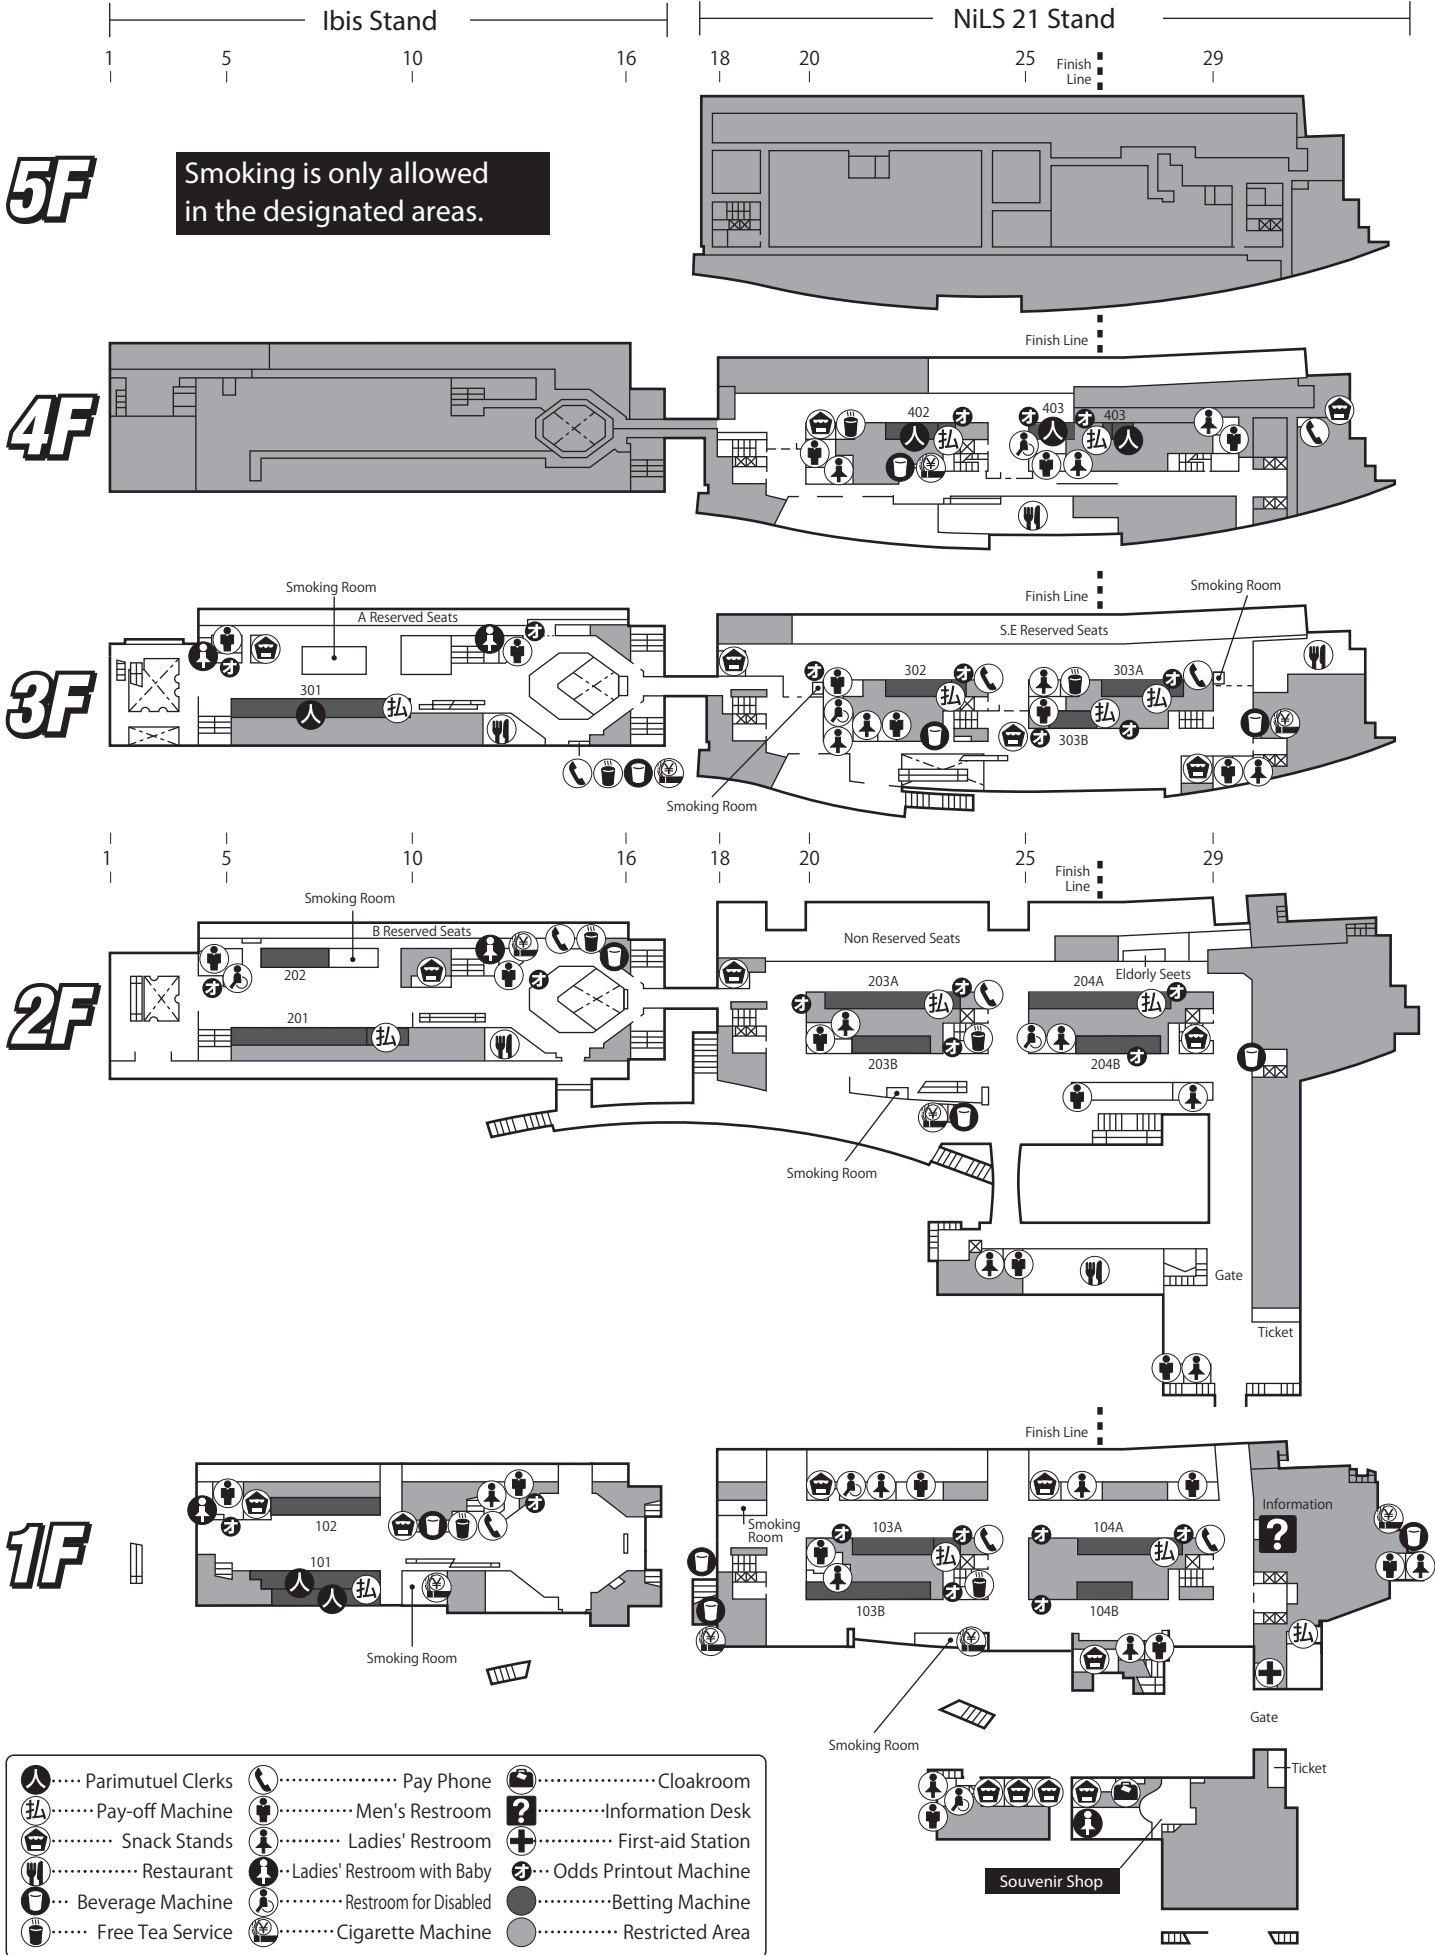

NIIGATA RACECOURSE STAND INFORMATION